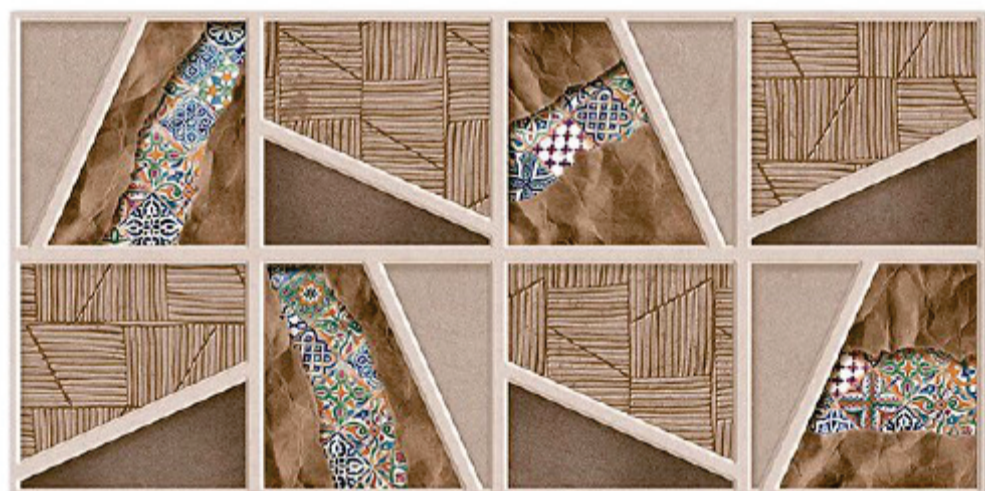

resistant to salts | eco sustainable | fire proof | frost proof | random design

Finish: **Matt**

4023 HL 1

DIGITAL 300x
WALL TILES 600mm