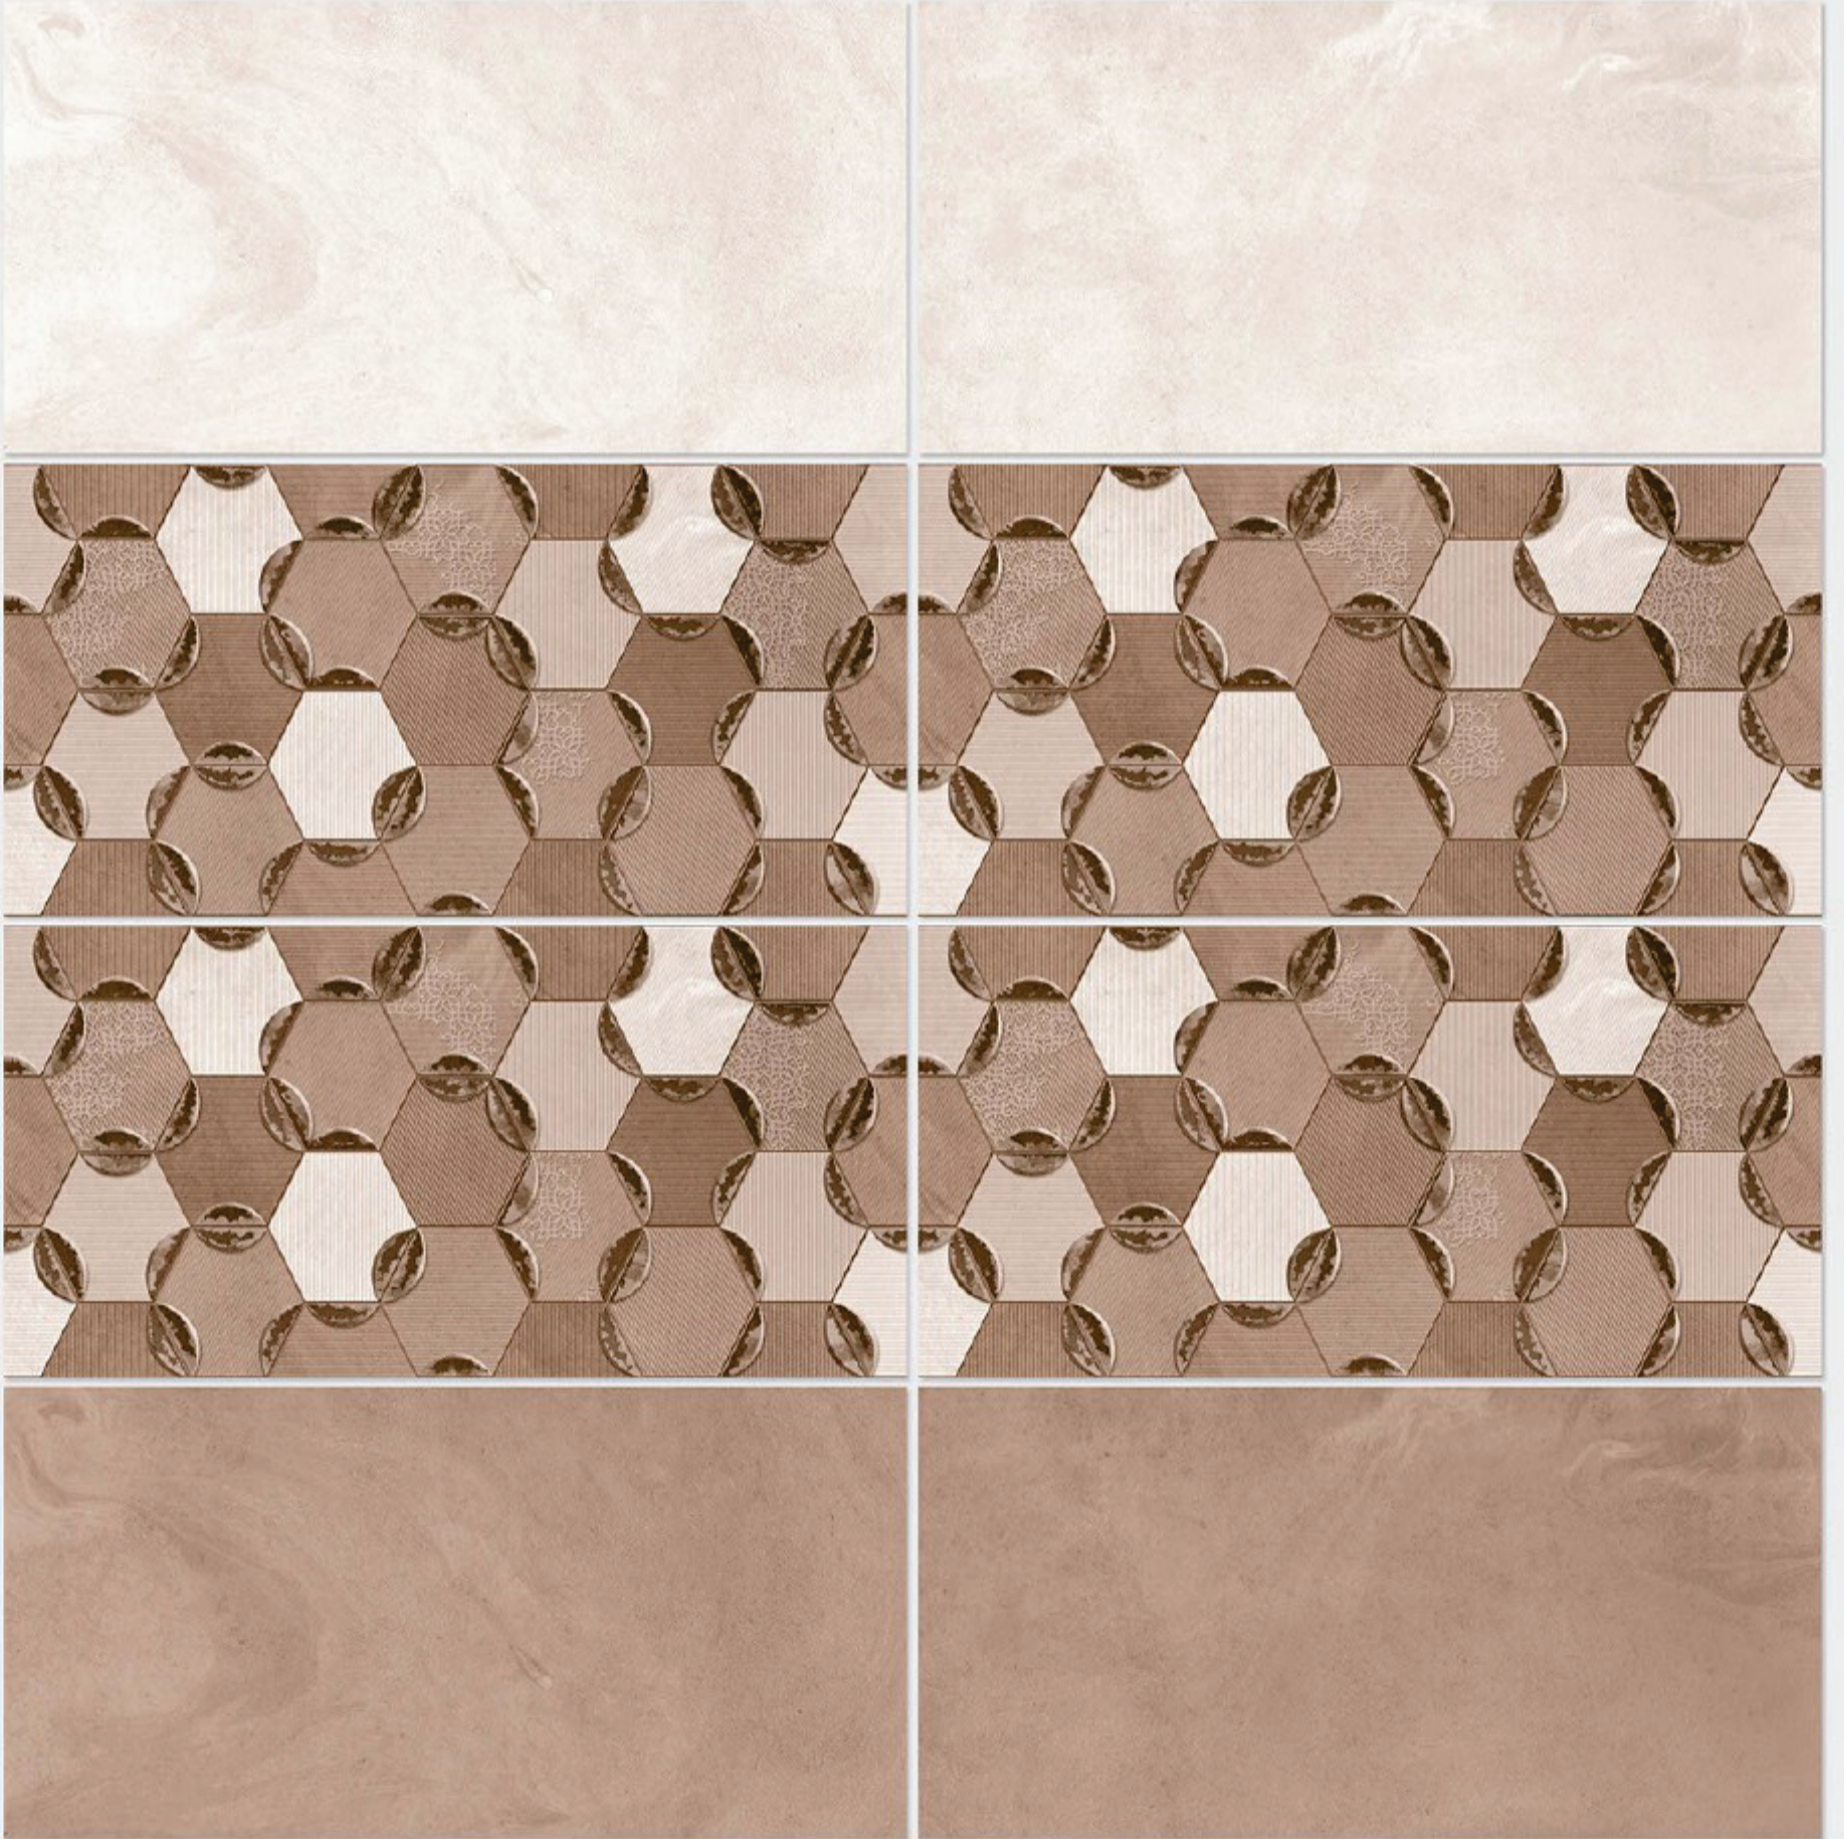

Tile Shown
4034

resistant to salts | eco sustainable | fire proof | frost proof | random design

Finish: **Matt**

4035 L

4035 HL 1

4035 D

DIGITAL 300x
WALL TILES 600mm

Tile Shown
4035