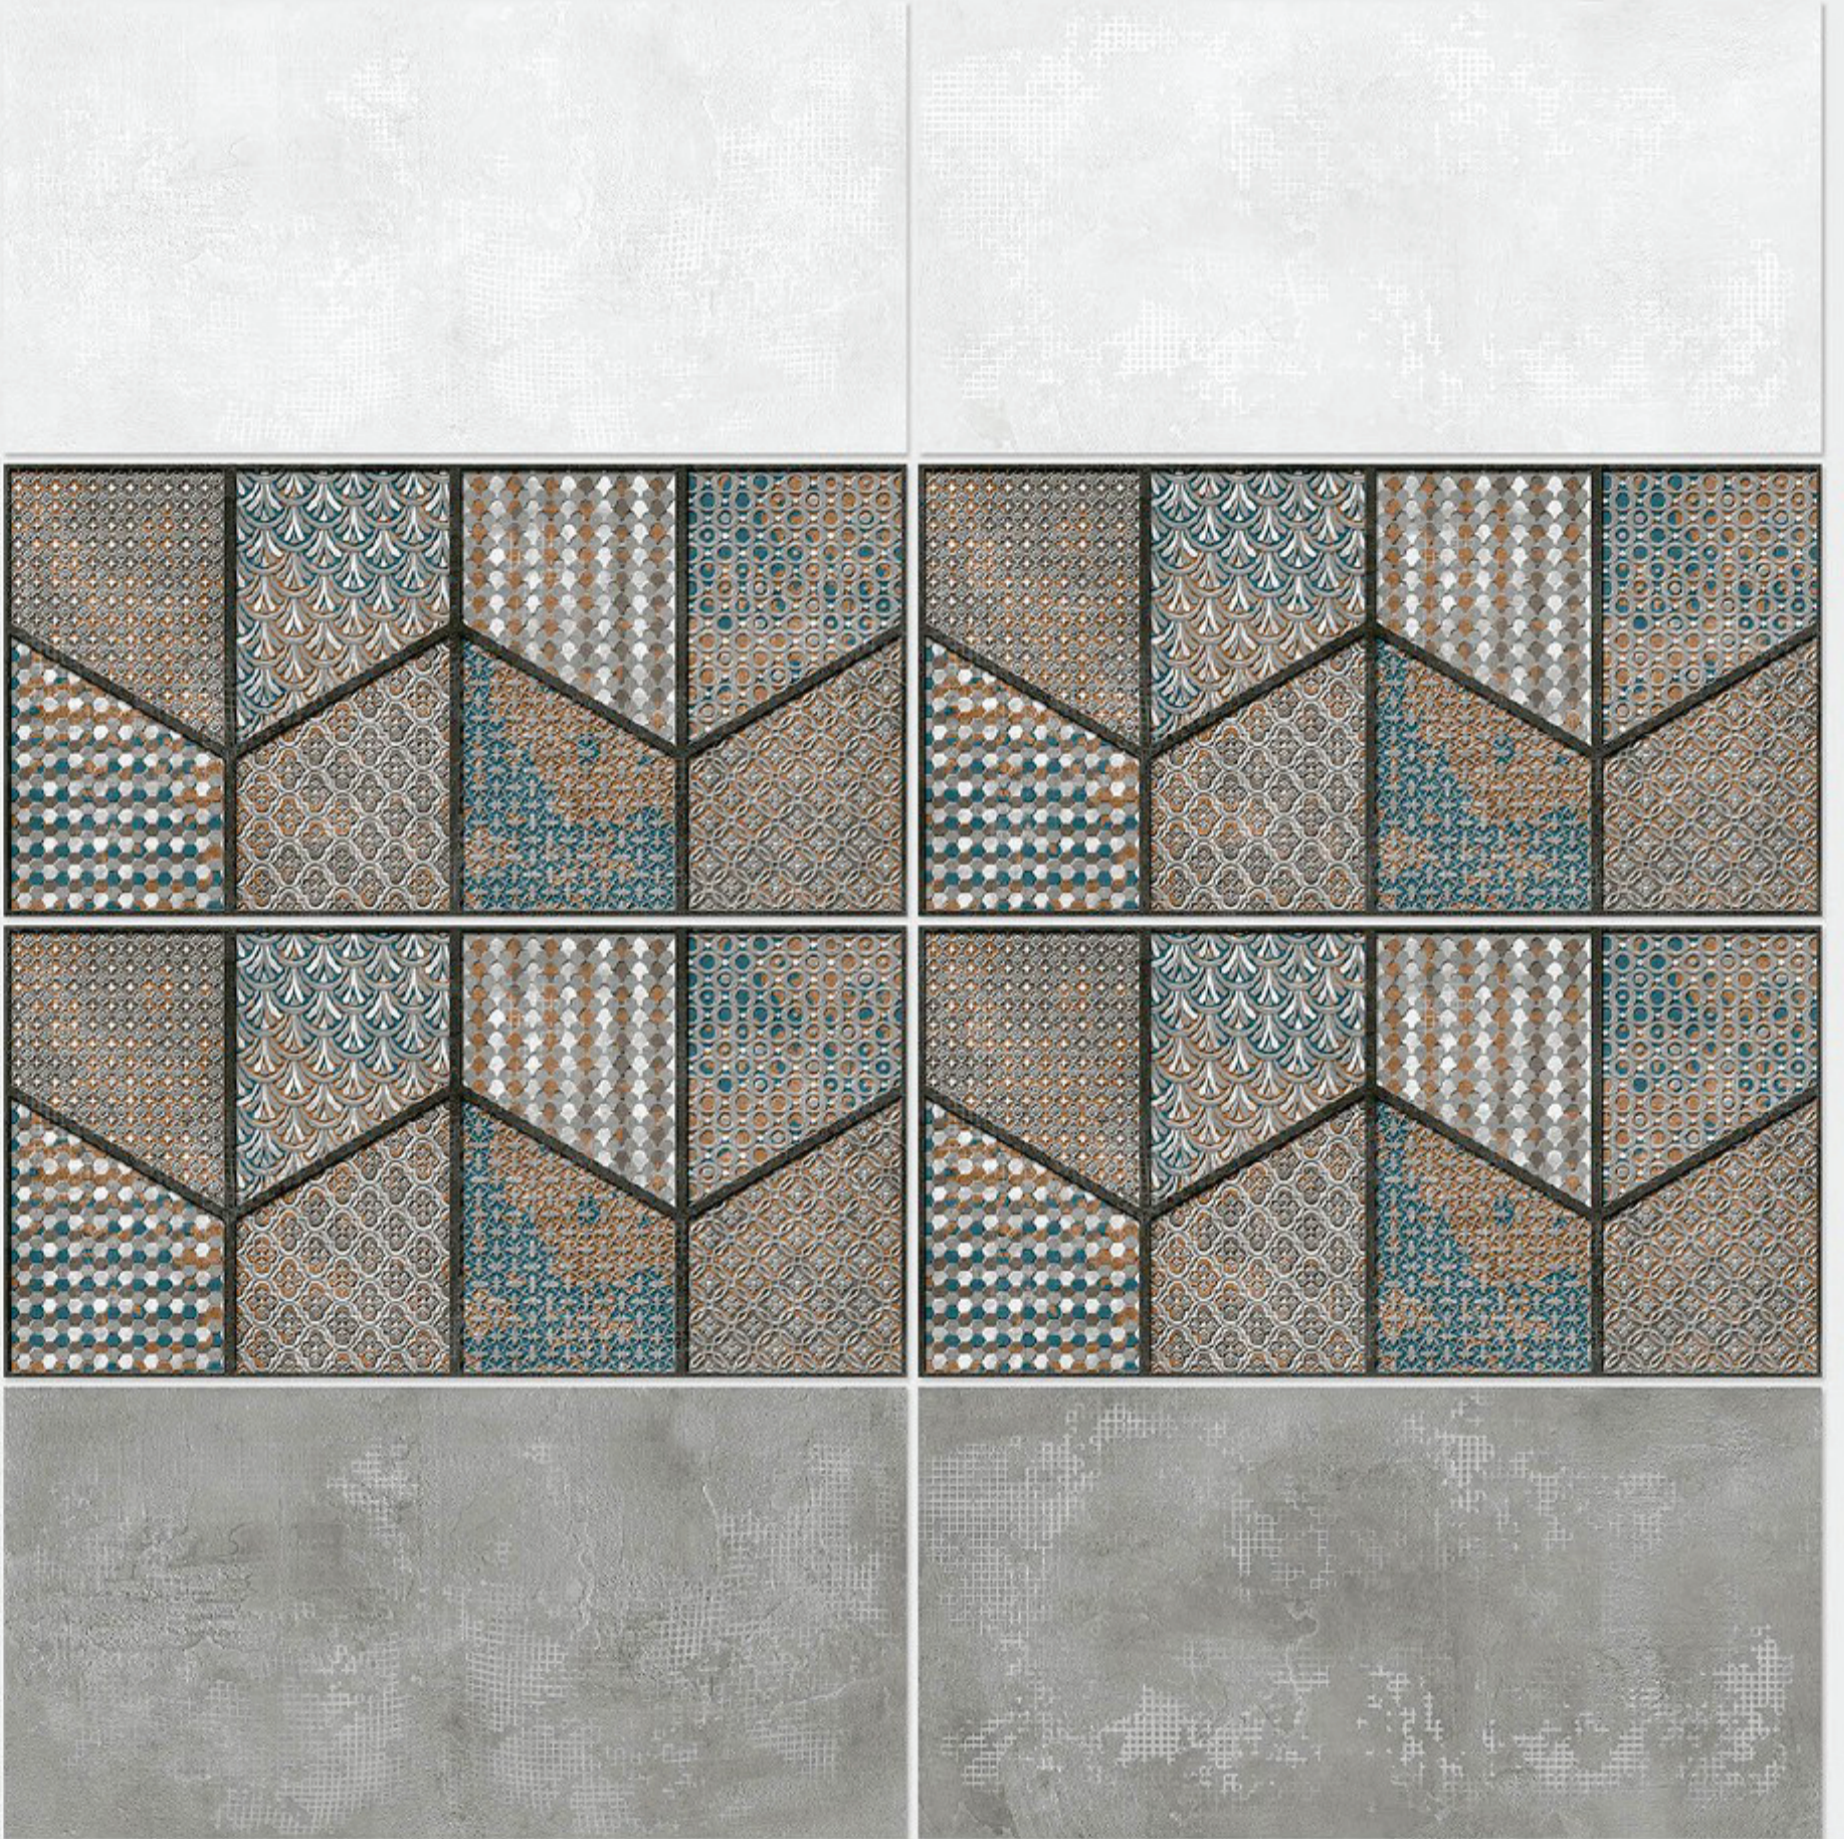

DIGITAL WALL TILES 300x600mm

Tile Shown
4033

resistant to salts | eco sustainable | fire proof | frost proof | random design

Finish: **Matt**

4034 L

4034 HL 1

4034 D

DIGITAL WALL TILES 300x600mm