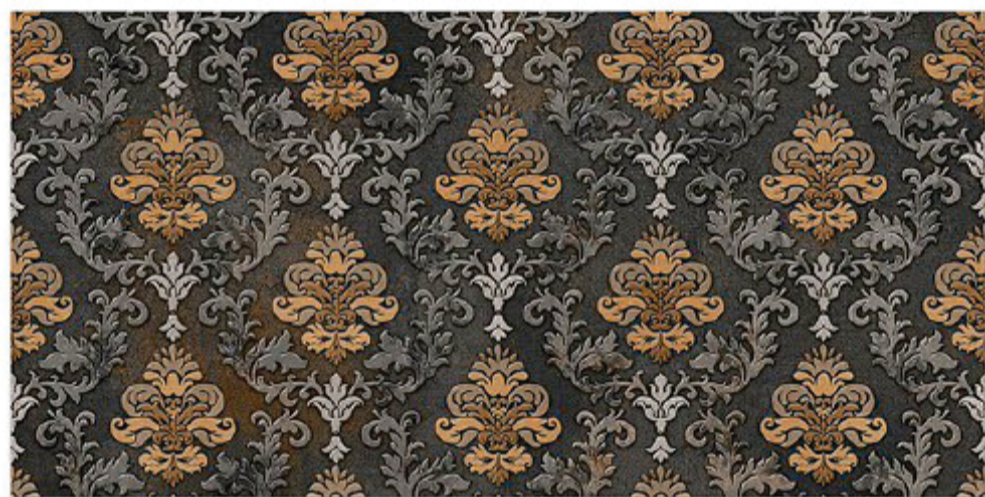

4008 D

DIGITAL 300x
WALL TILES 600mm

Tile Shown
4008

resistant to salts | eco sustainable | fire proof | frost proof | random design

Finish: **Matt**

4009 L

4009 HL 1

4009 D