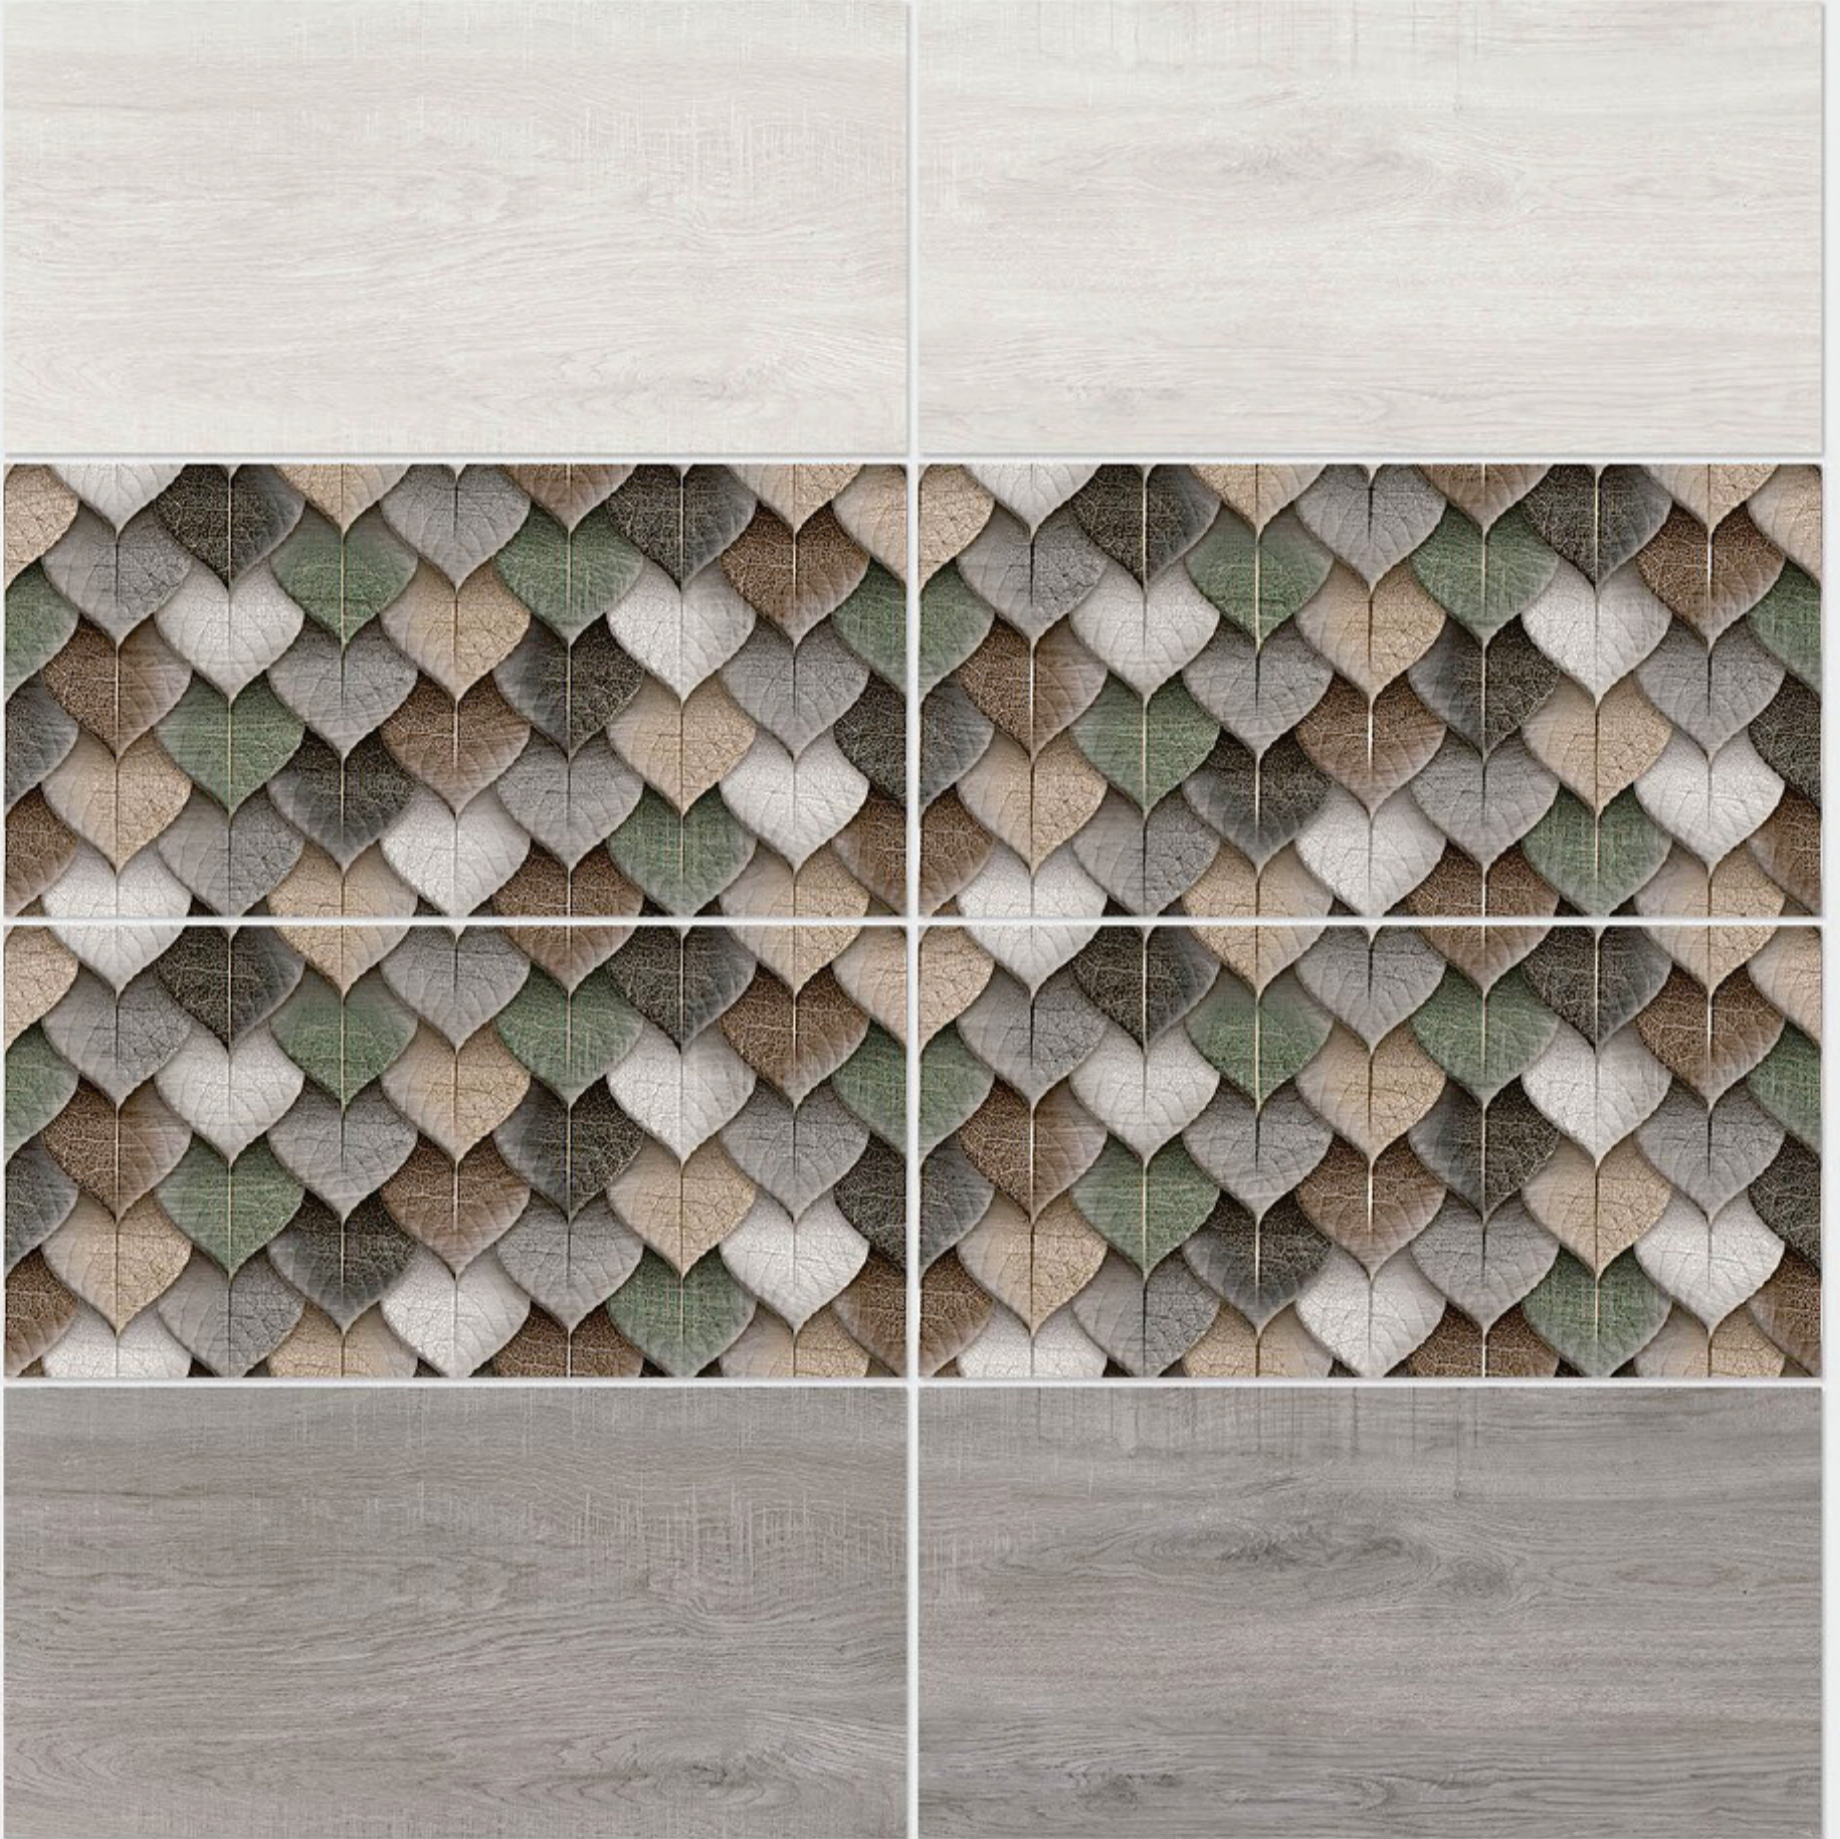

DIGITAL WALL TILES 300x600mm

Tile Shown
4001

resistant to salts | eco sustainable | fire proof | frost proof | random design

Finish: **Matt**

4002 L

4002 HL 1

4002 D

DIGITAL 300x
WALL TILES 600mm