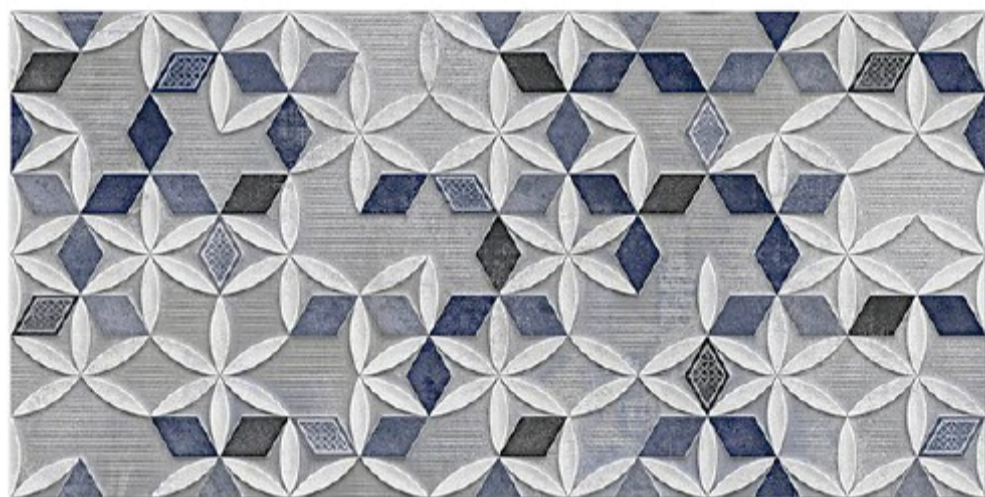

4006 L

4006 HL 1

4006 D

DIGITAL 300x
WALL TILES 600mm

Tile Shown
4006

resistant to salts | eco sustainable | fire proof | frost proof | random design

Finish: **Matt**

4007 L