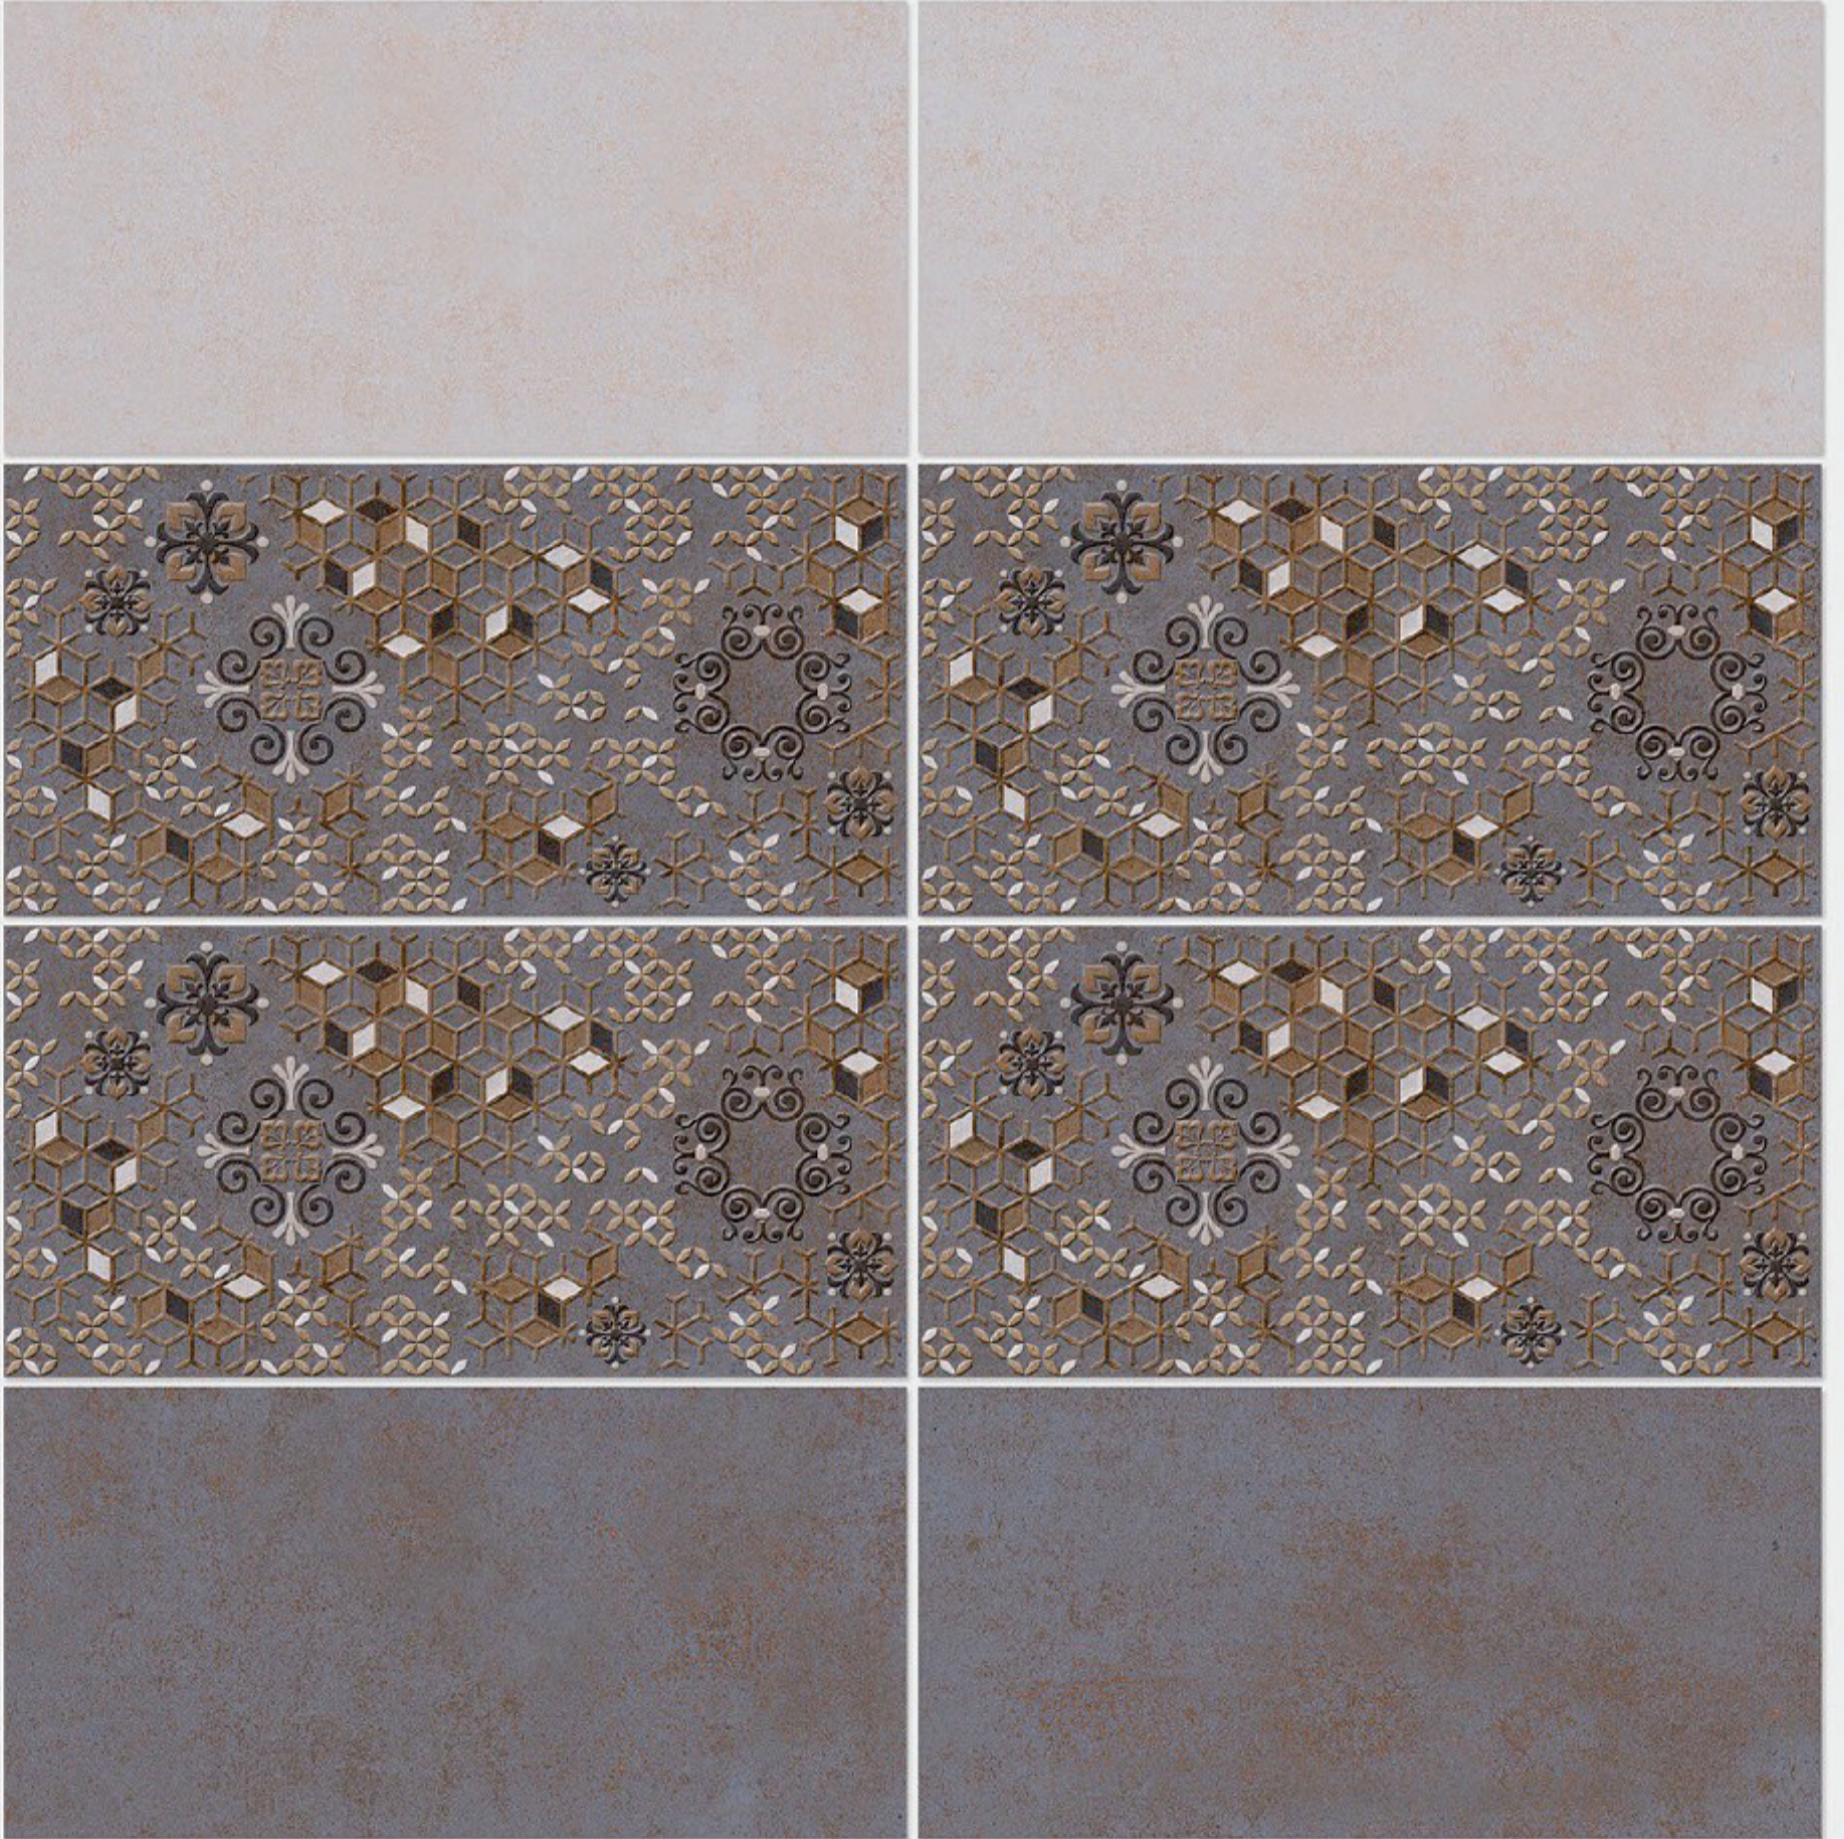

Tile Shown
4026

resistant to salts | eco sustainable | fire proof | frost proof | random design

Finish: **Matt**

4027 L

4027 HL 1

4027 D

DIGITAL WALL TILES 300x600mm

Tile Shown
4027