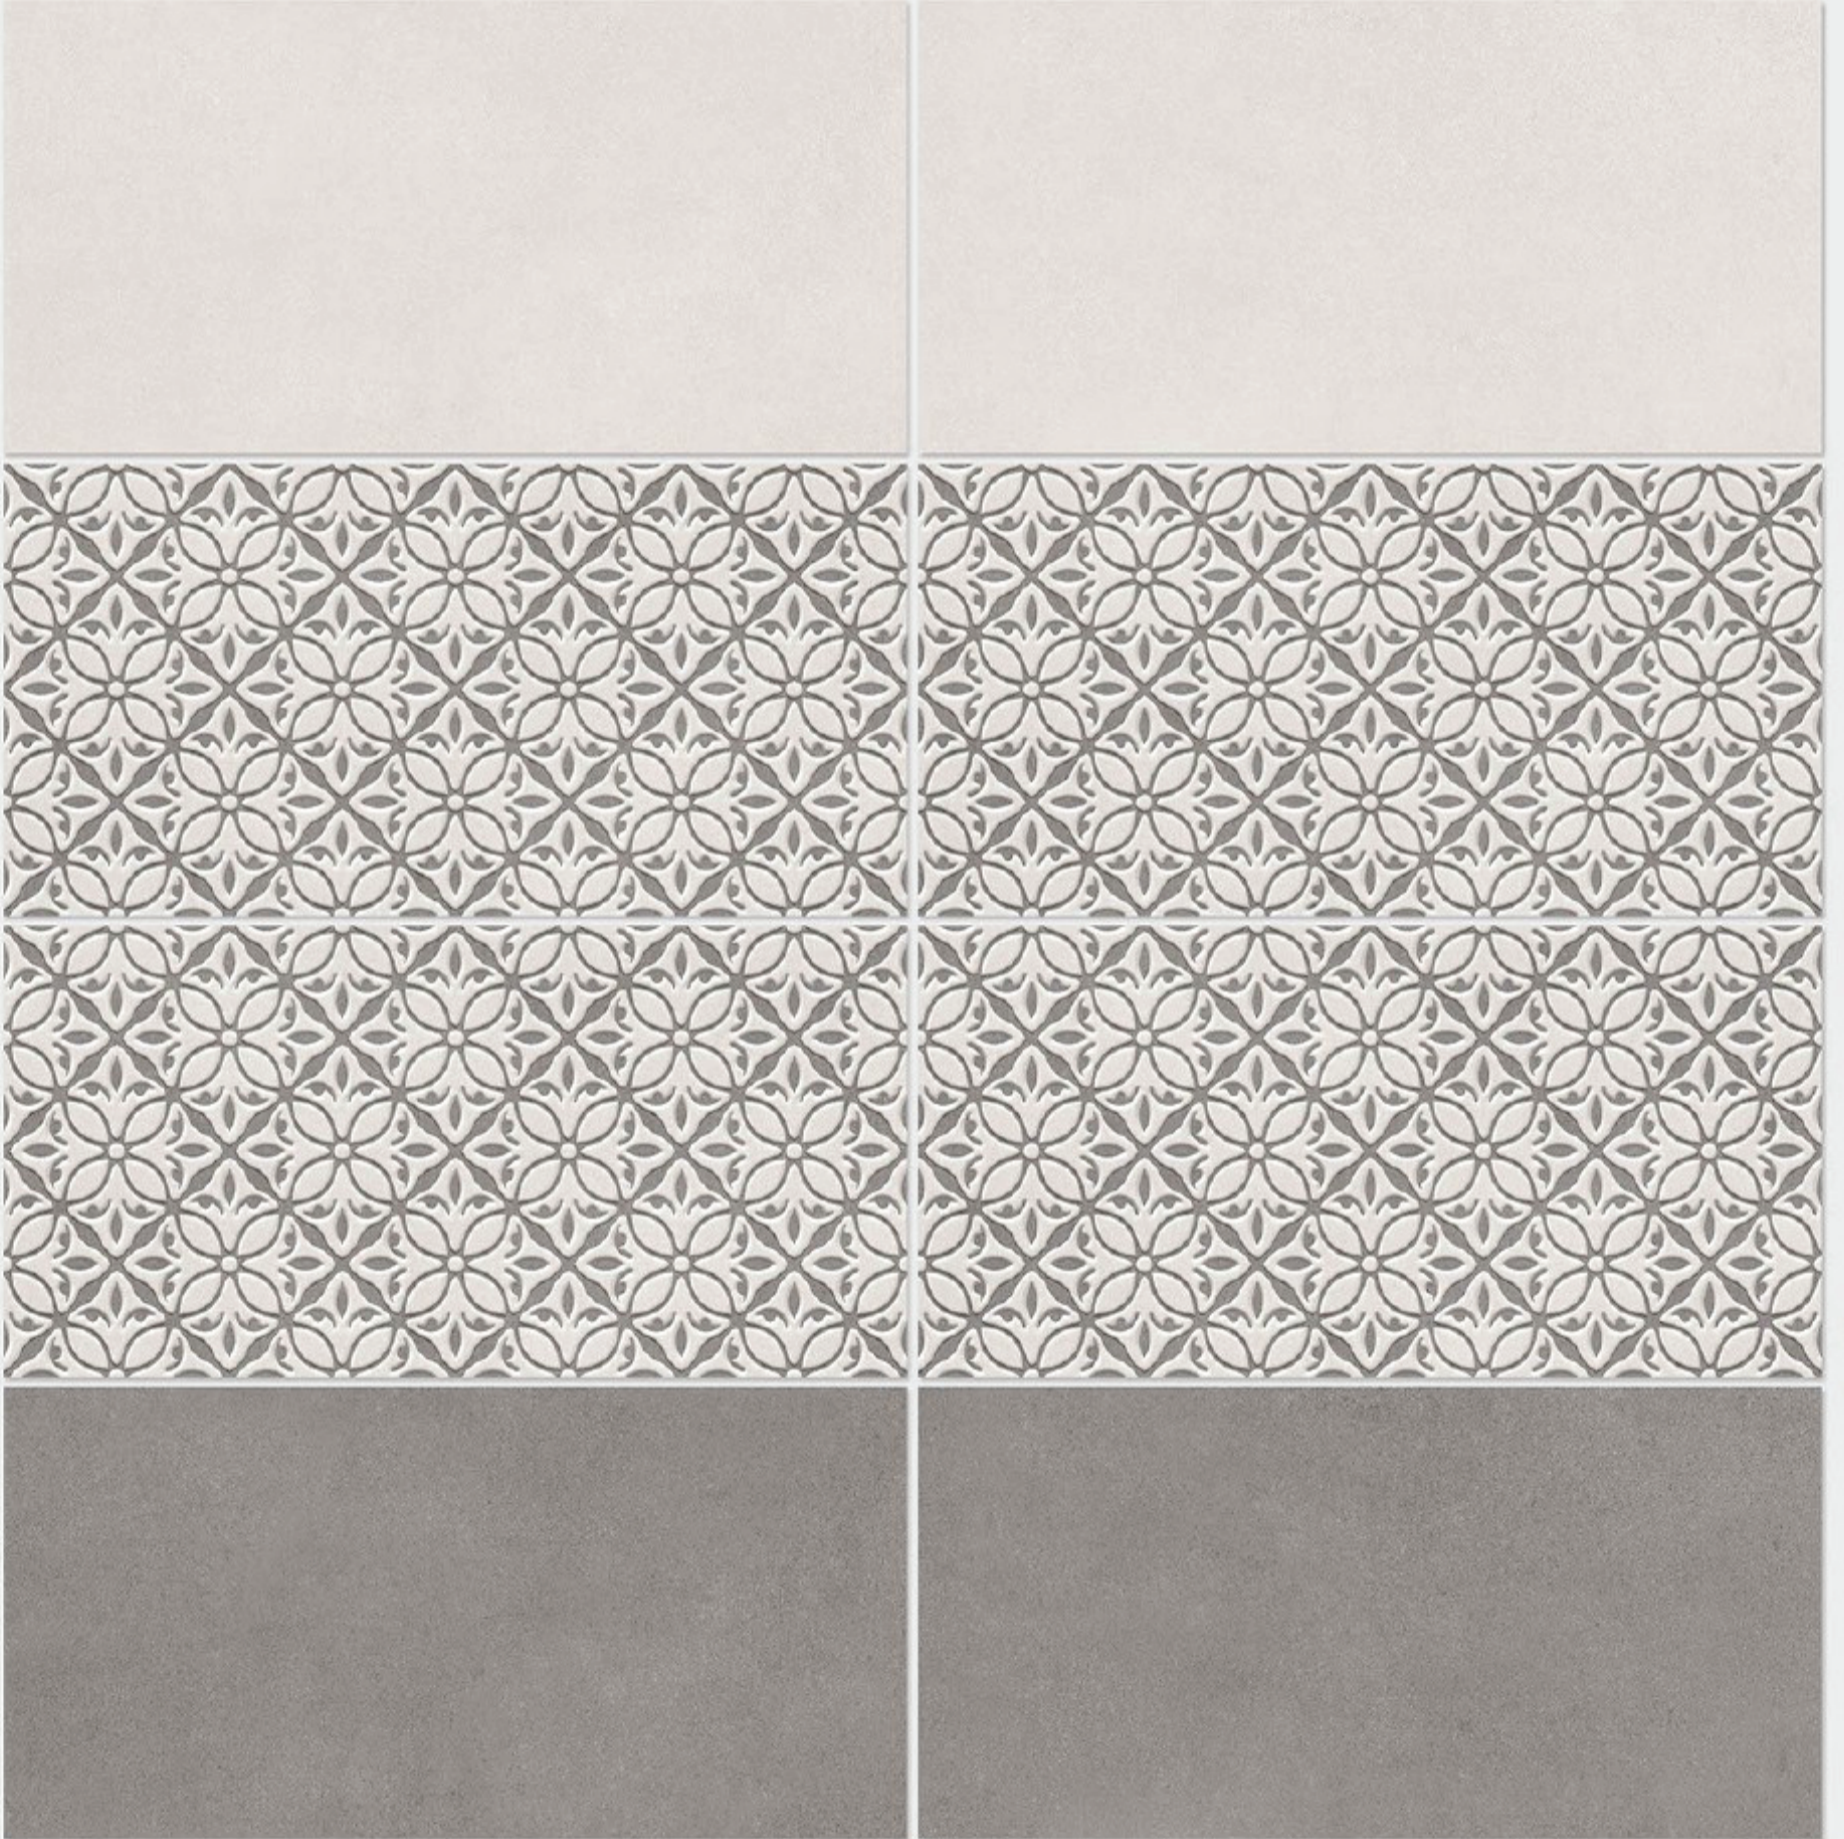

Finish: **Matt**

4021 L

4021 HL 1

4021 D

DIGITAL 300x
WALL TILES 600mm

Tile Shown
4021

resistant to salts | eco sustainable | fire proof | frost proof | random design

Finish: **Matt**