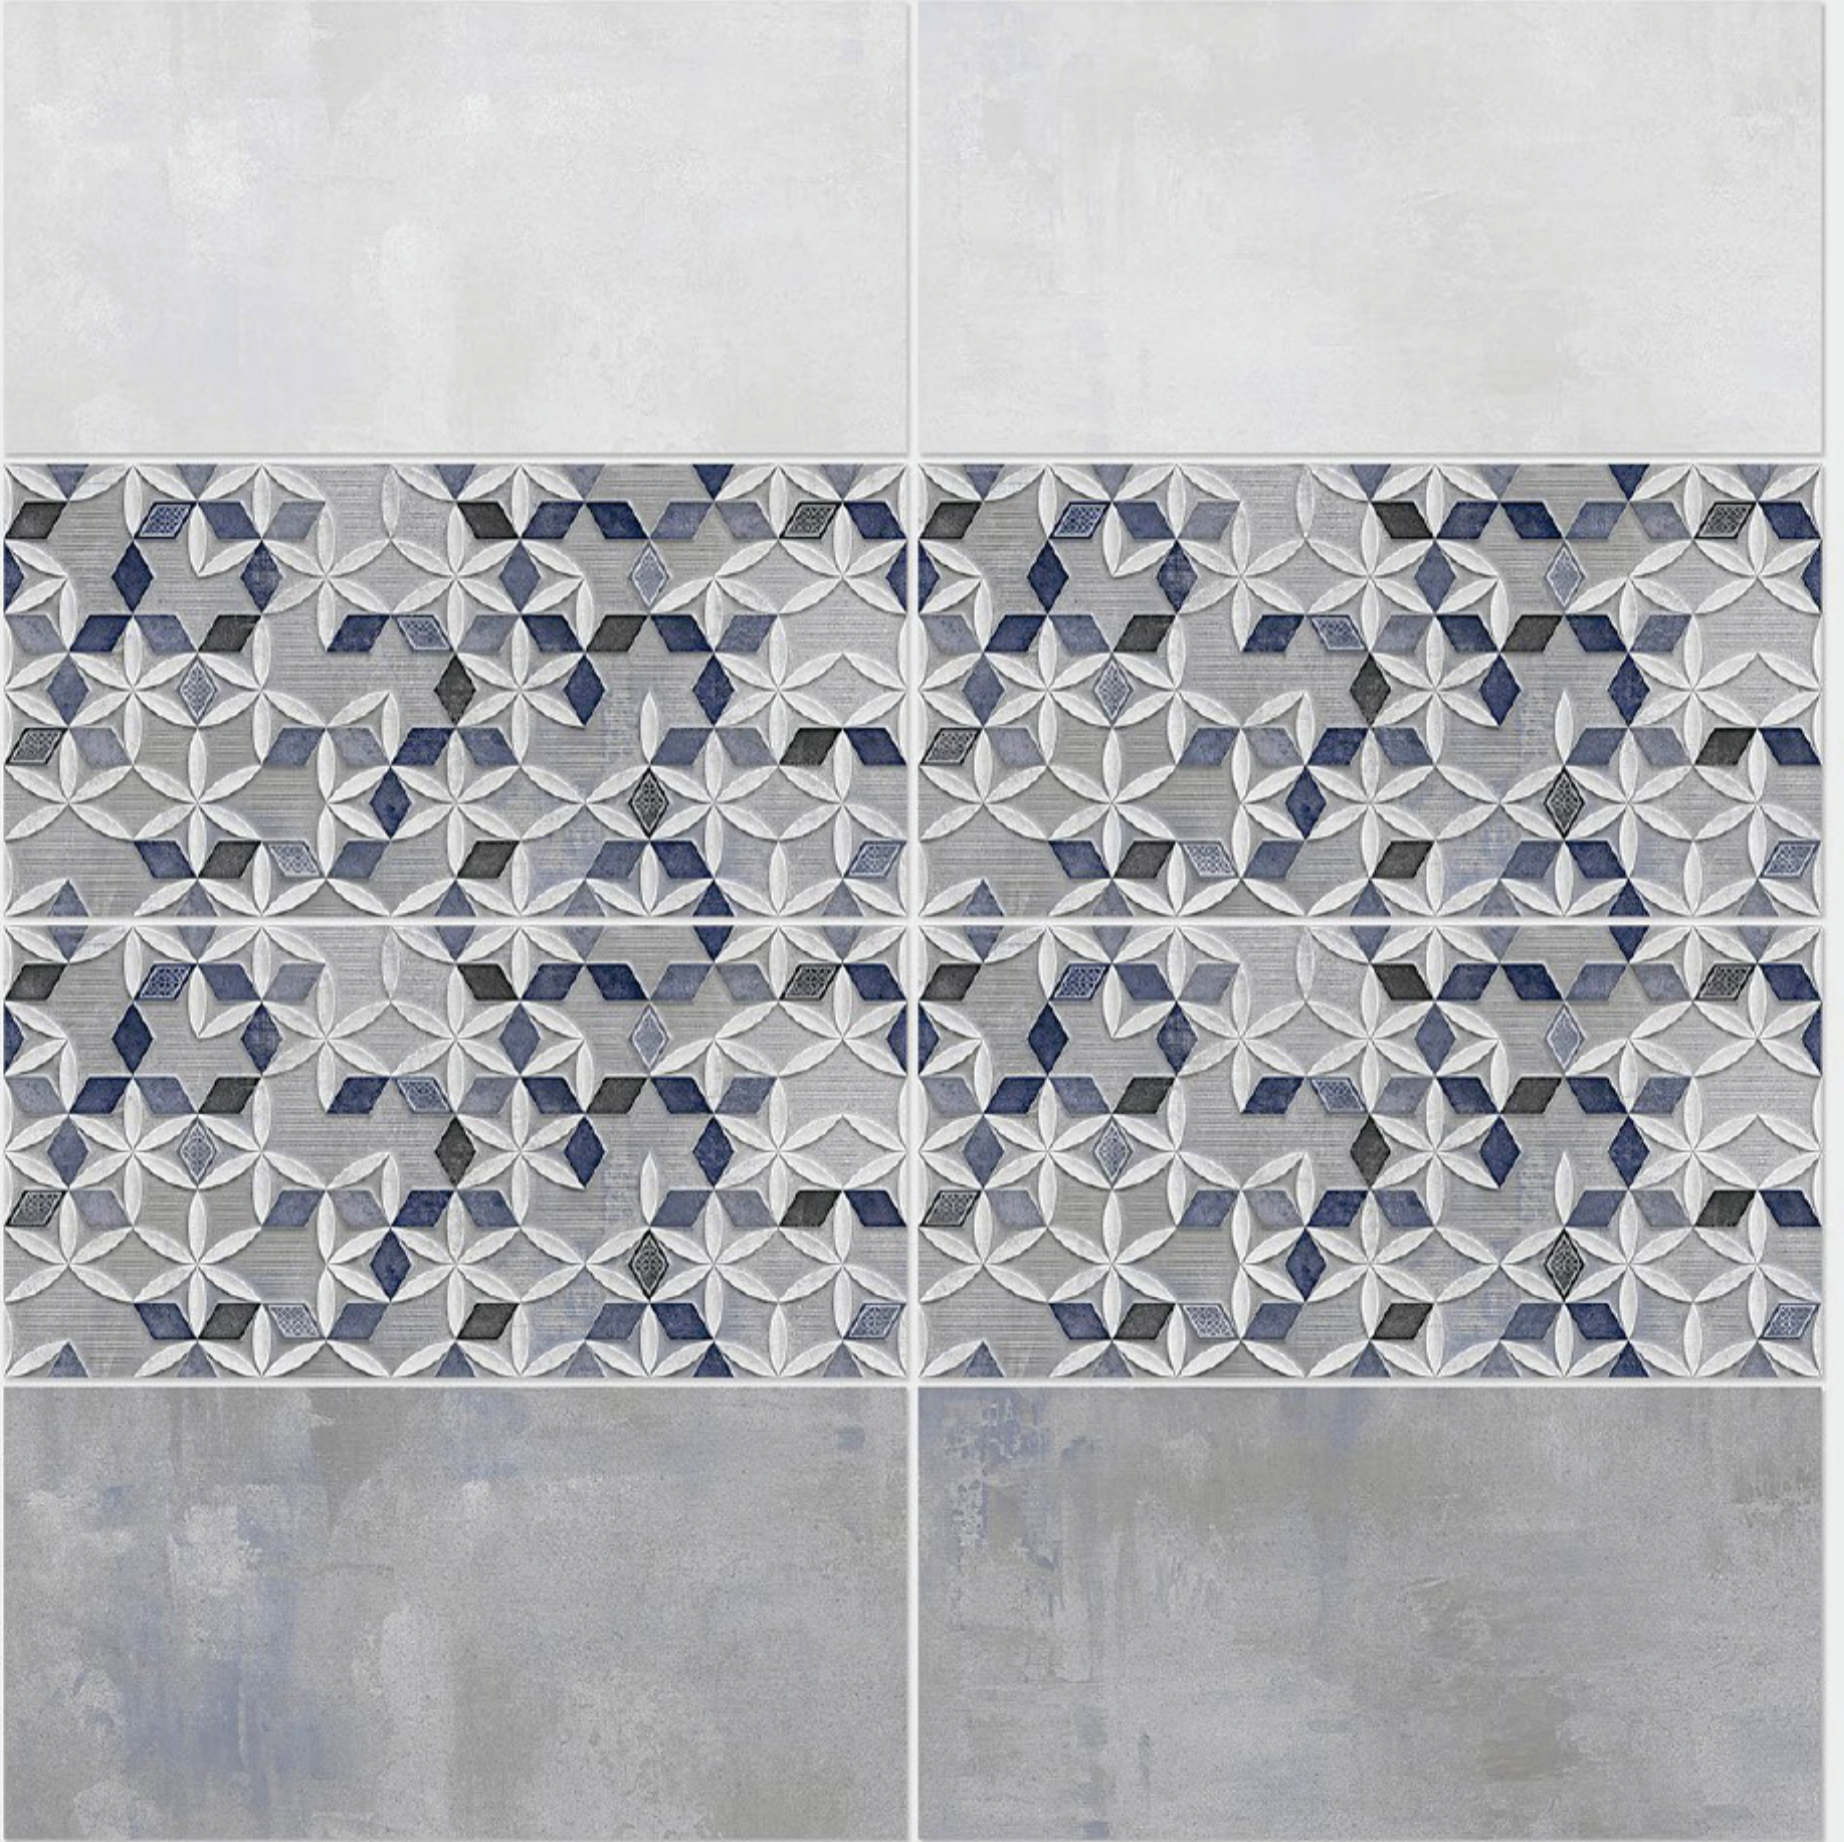

Tile Shown
4007