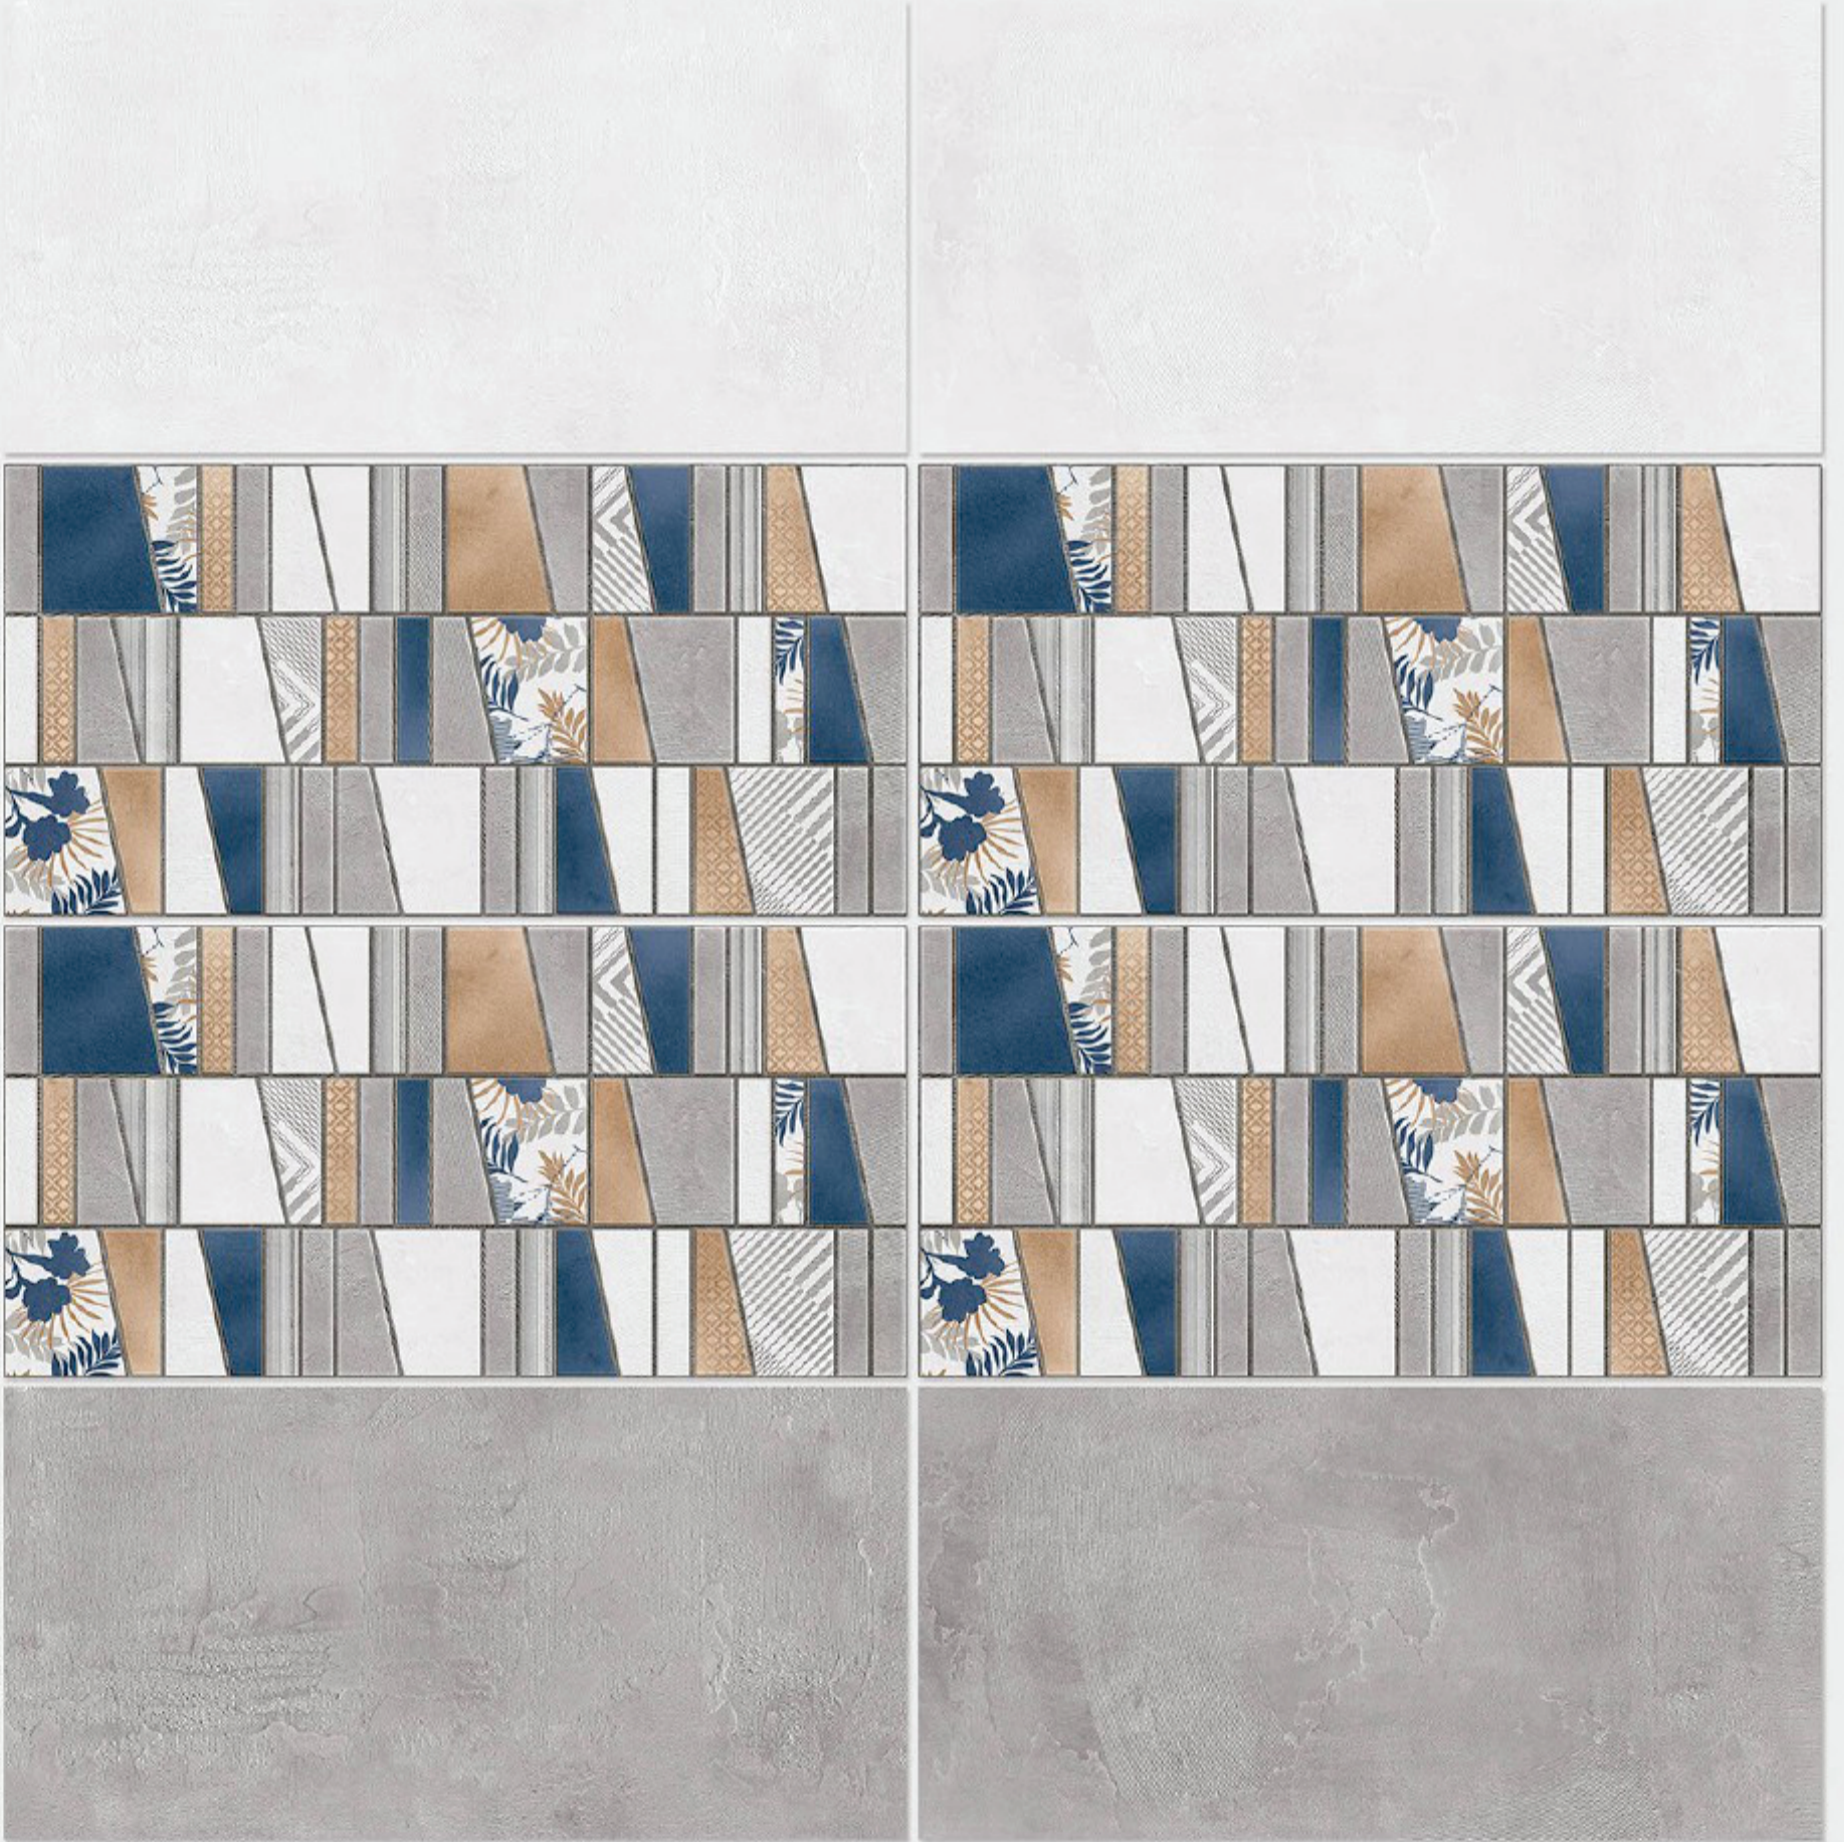

Tile Shown
4002

resistant to salts | eco sustainable | fire proof | frost proof | random design

Finish: **Matt**

4003 L

4003 HL 1

4003 D

DIGITAL WALL TILES 300x 600mm

Tile Shown
4003