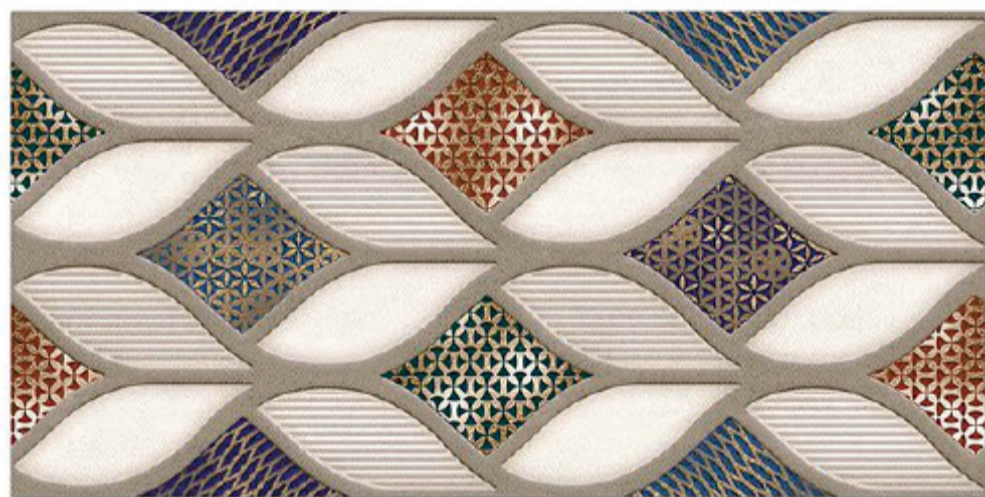

4030 L

4030 HL 1

4030 D

DIGITAL 300x
WALL TILES 600mm

Tile Shown
4030

resistant to salts | eco sustainable | fire proof | frost proof | random design

Finish: **Matt**

4031 L