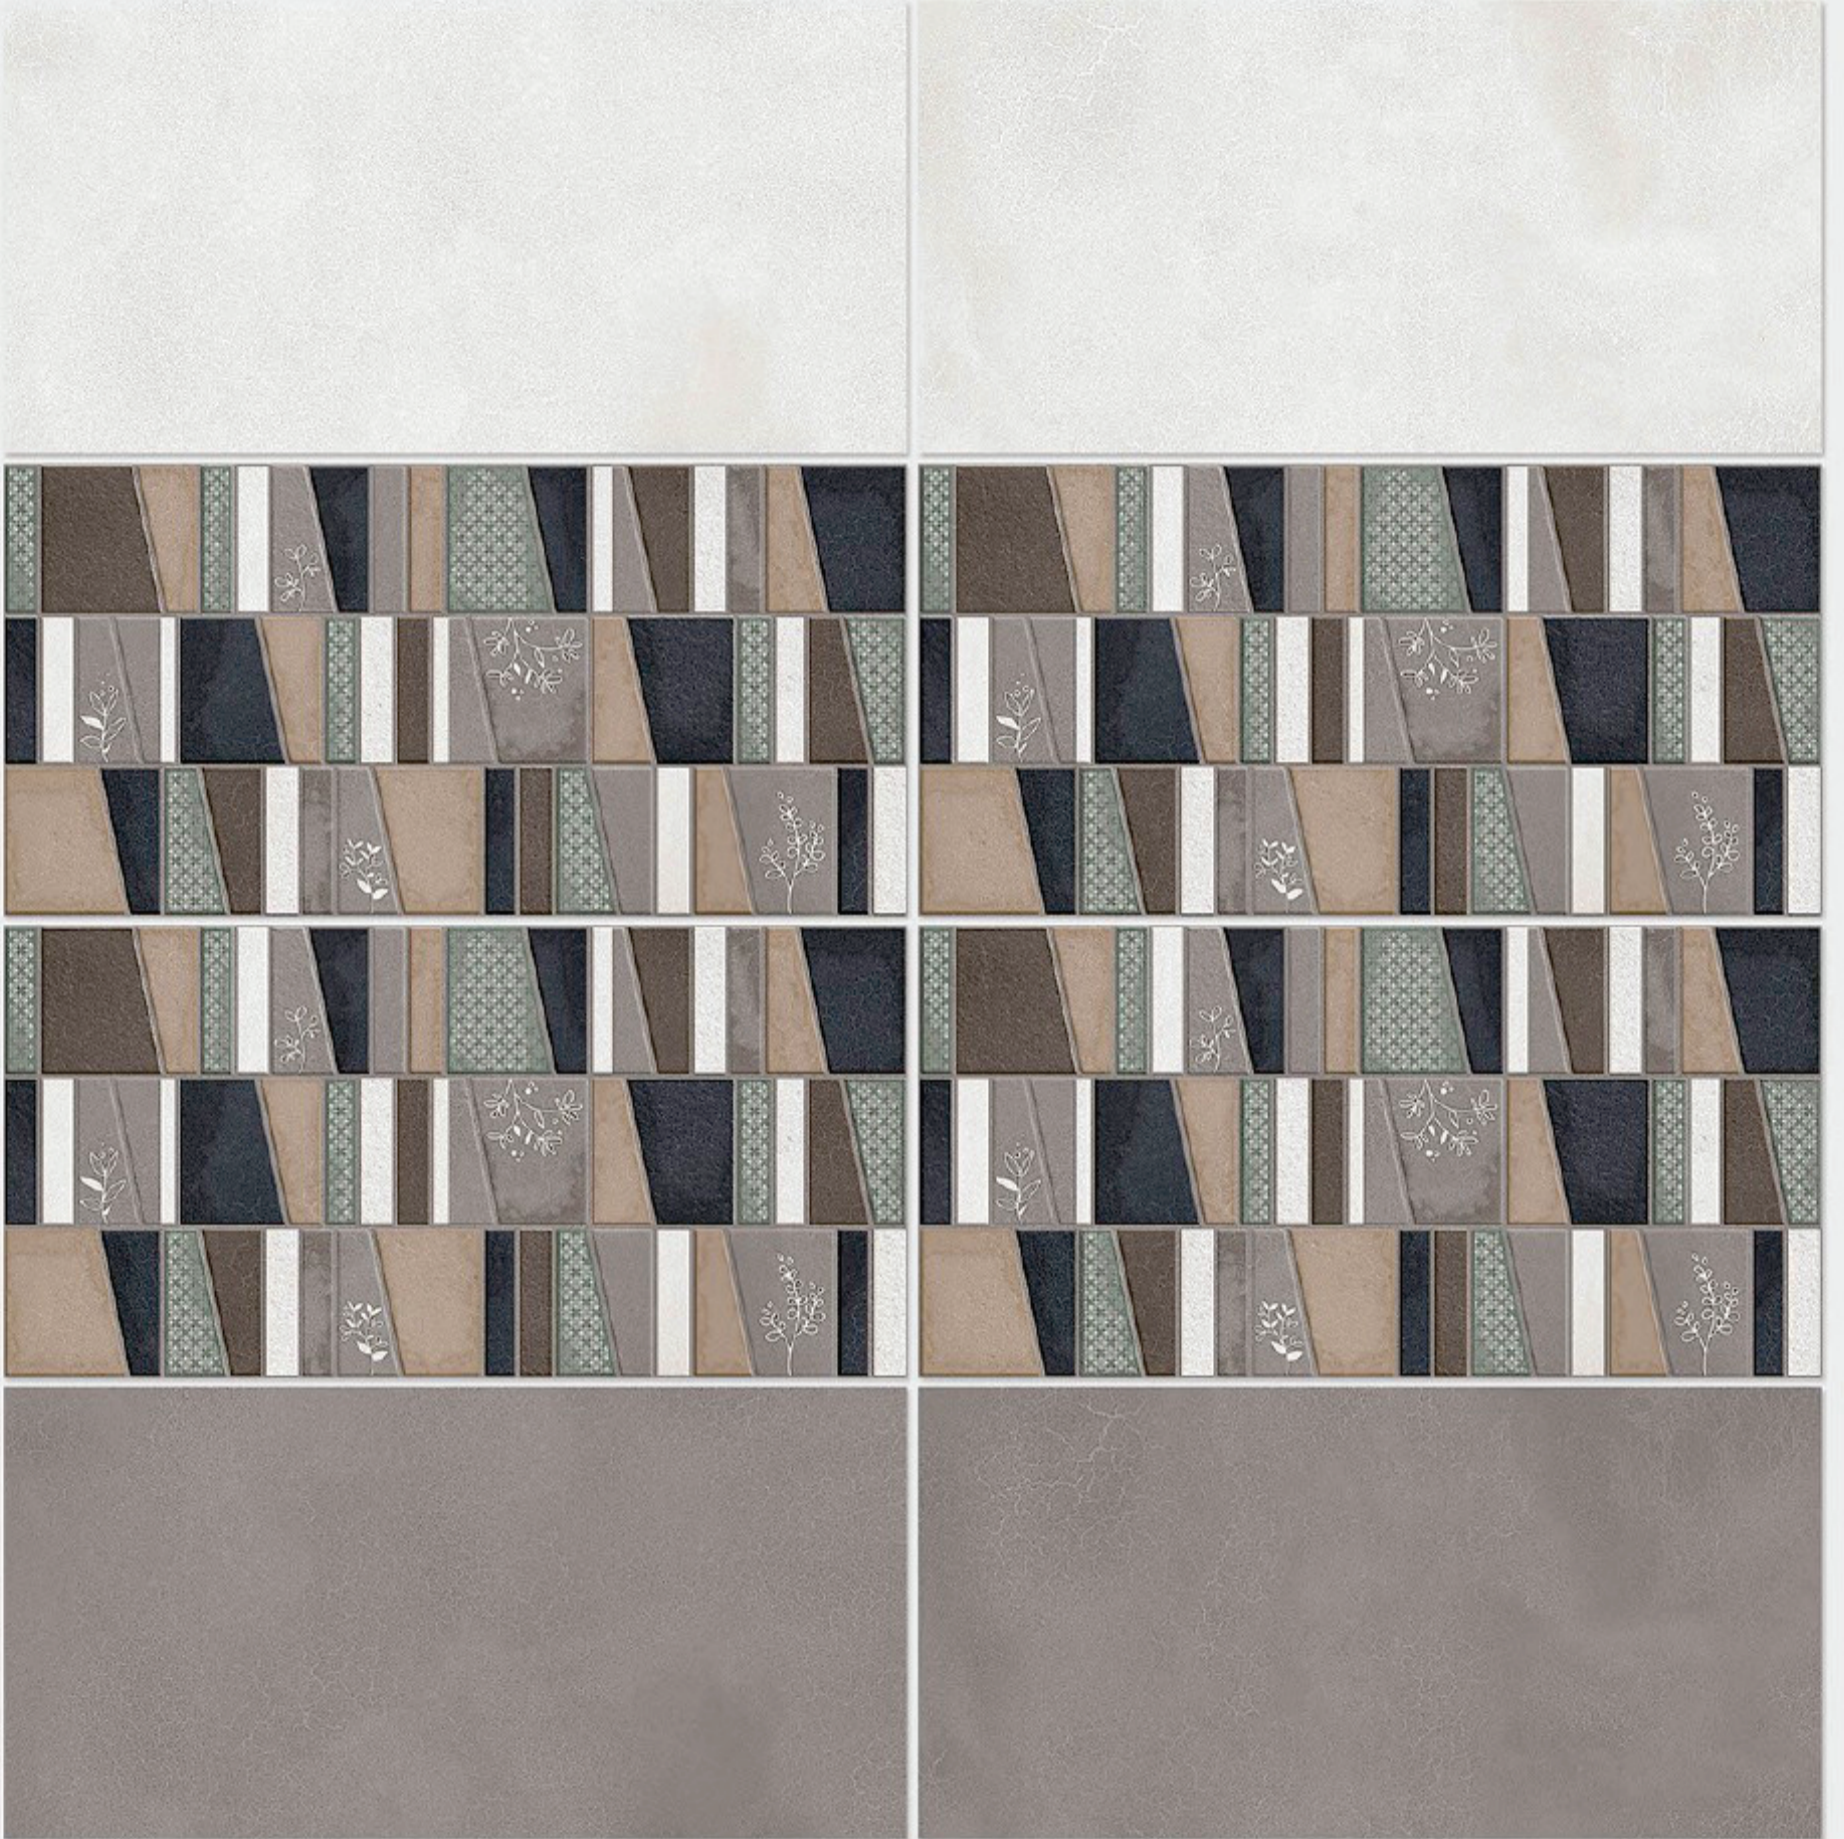

4030 L

4030 HL 1

4030 D

DIGITAL 300x
WALL TILES 600mm

Tile Shown
4030

resistant to salts | eco sustainable | fire proof | frost proof | random design

Finish: **Matt**

4031 L