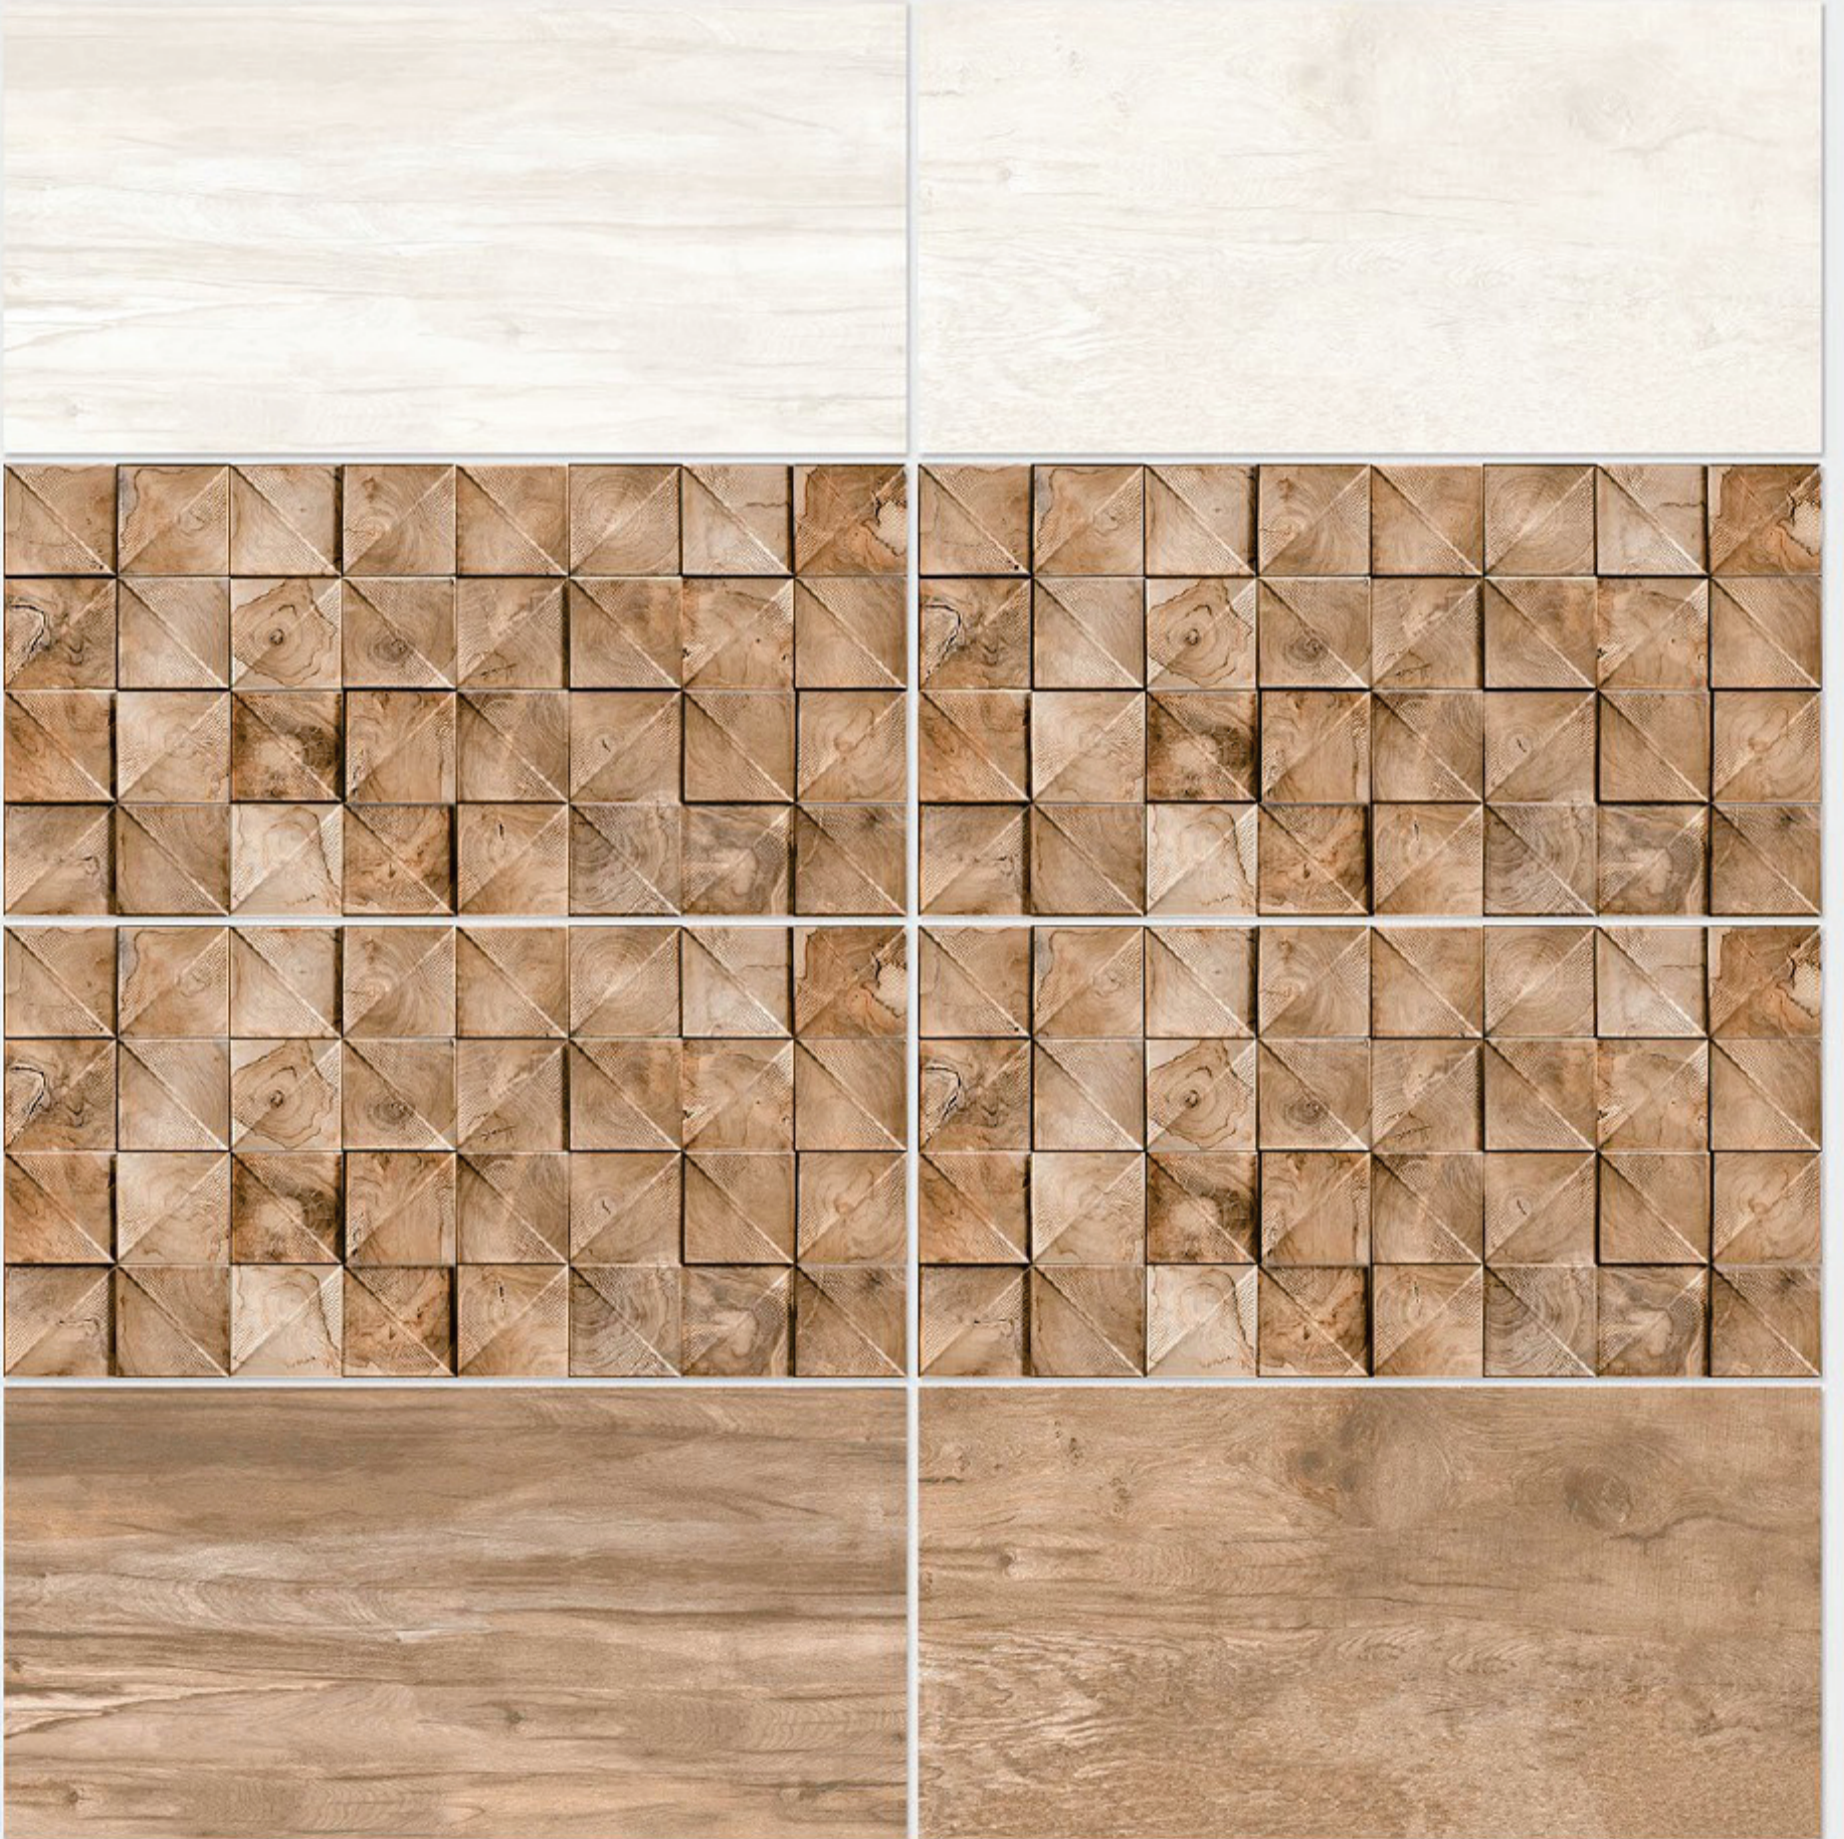

Finish: **Matt**

4029 L

4029 HL 1

4029 D

DIGITAL 300x
WALL TILES 600mm

Tile Shown
4029

resistant to salts | eco sustainable | fire proof | frost proof | random design

Finish: **Matt**