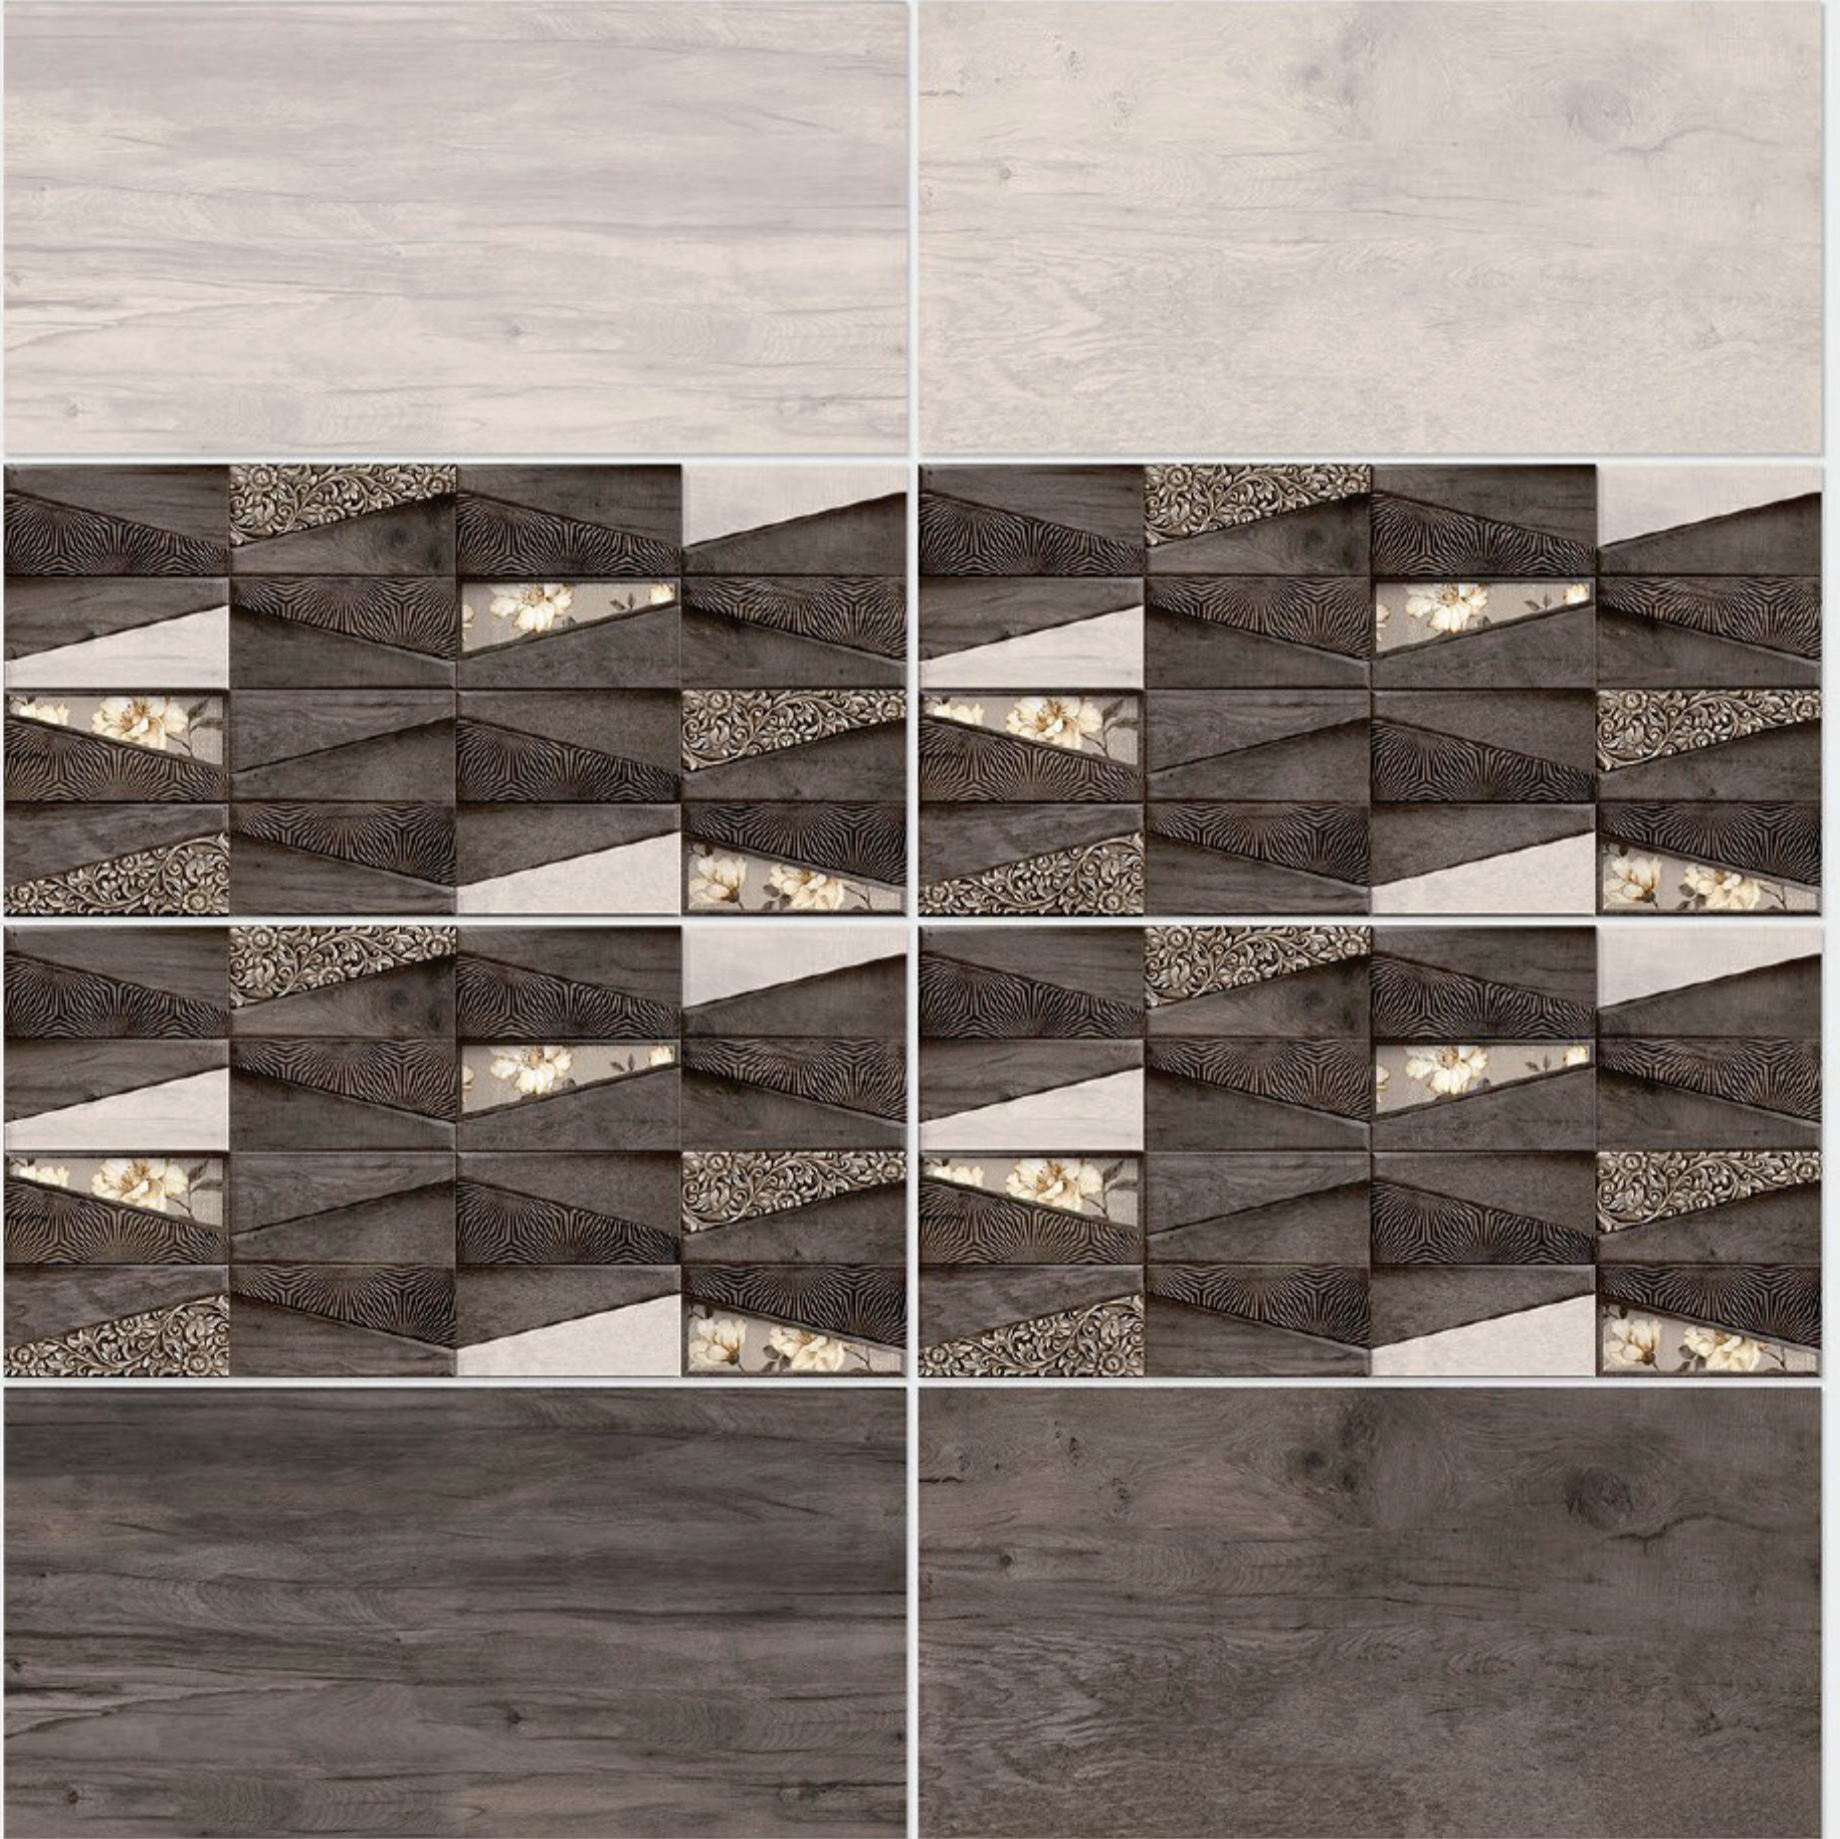

Tile Shown
4015