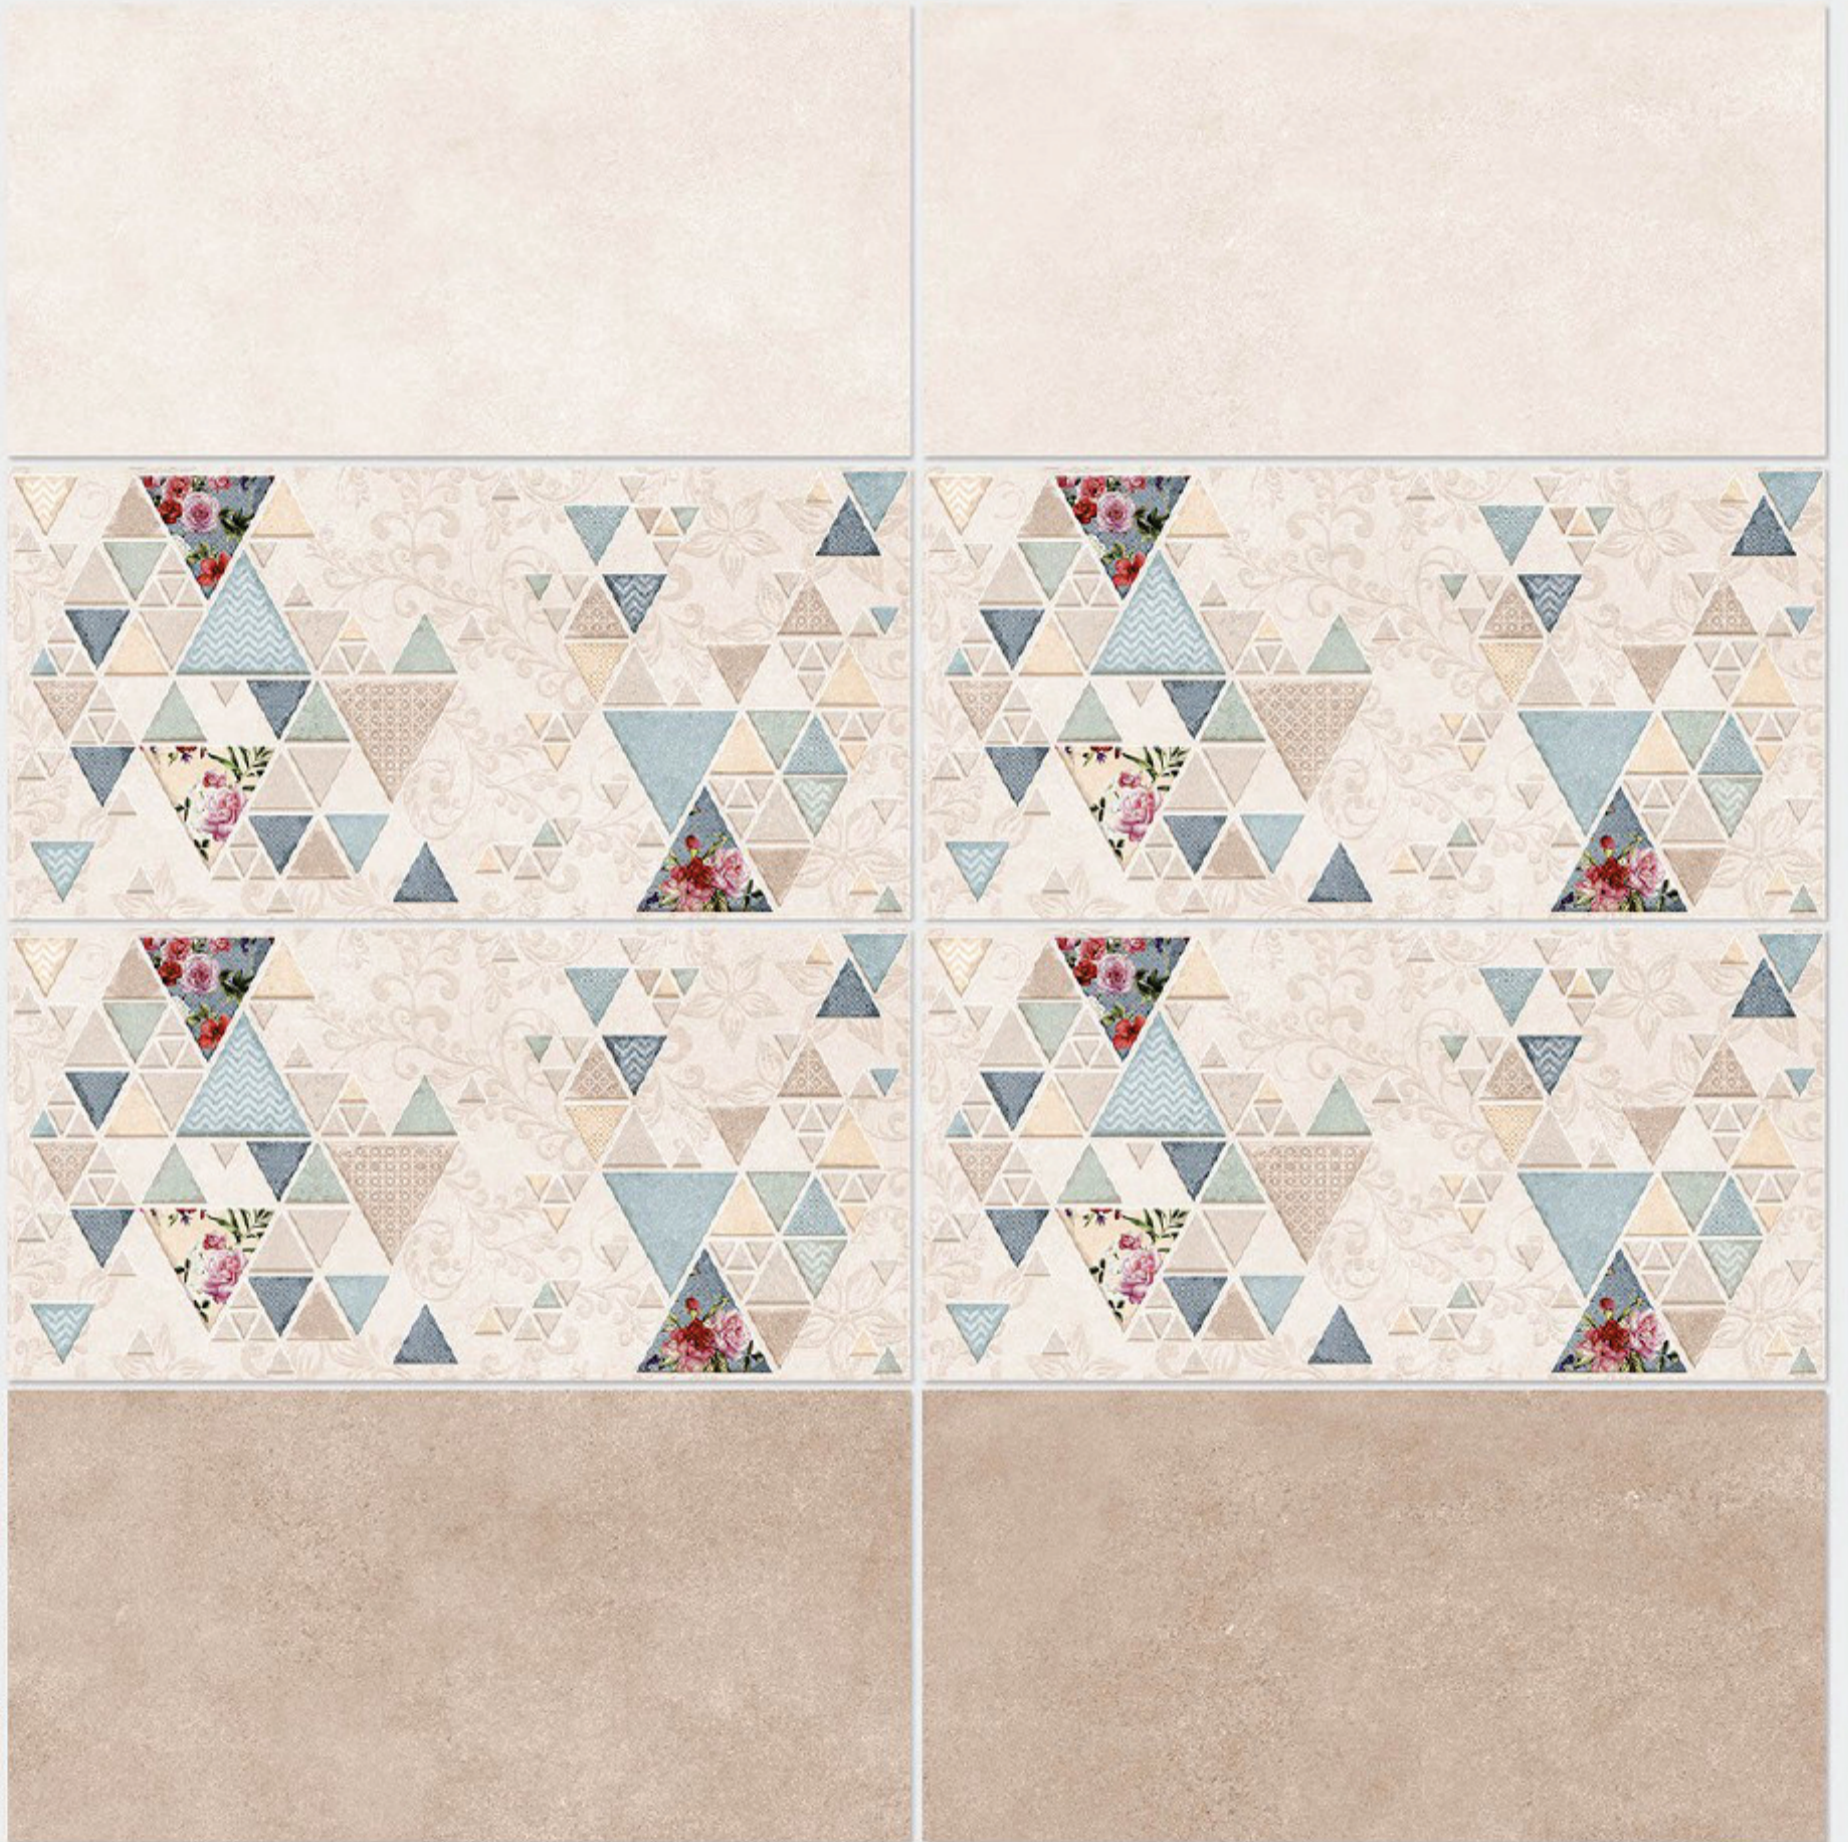

Tile Shown
4018

resistant to salts | eco sustainable | fire proof | frost proof | random design

Finish: **Matt**

4019 L

4019 HL 1

4019 D

DIGITAL 300x
WALL TILES 600mm

Tile Shown
4019