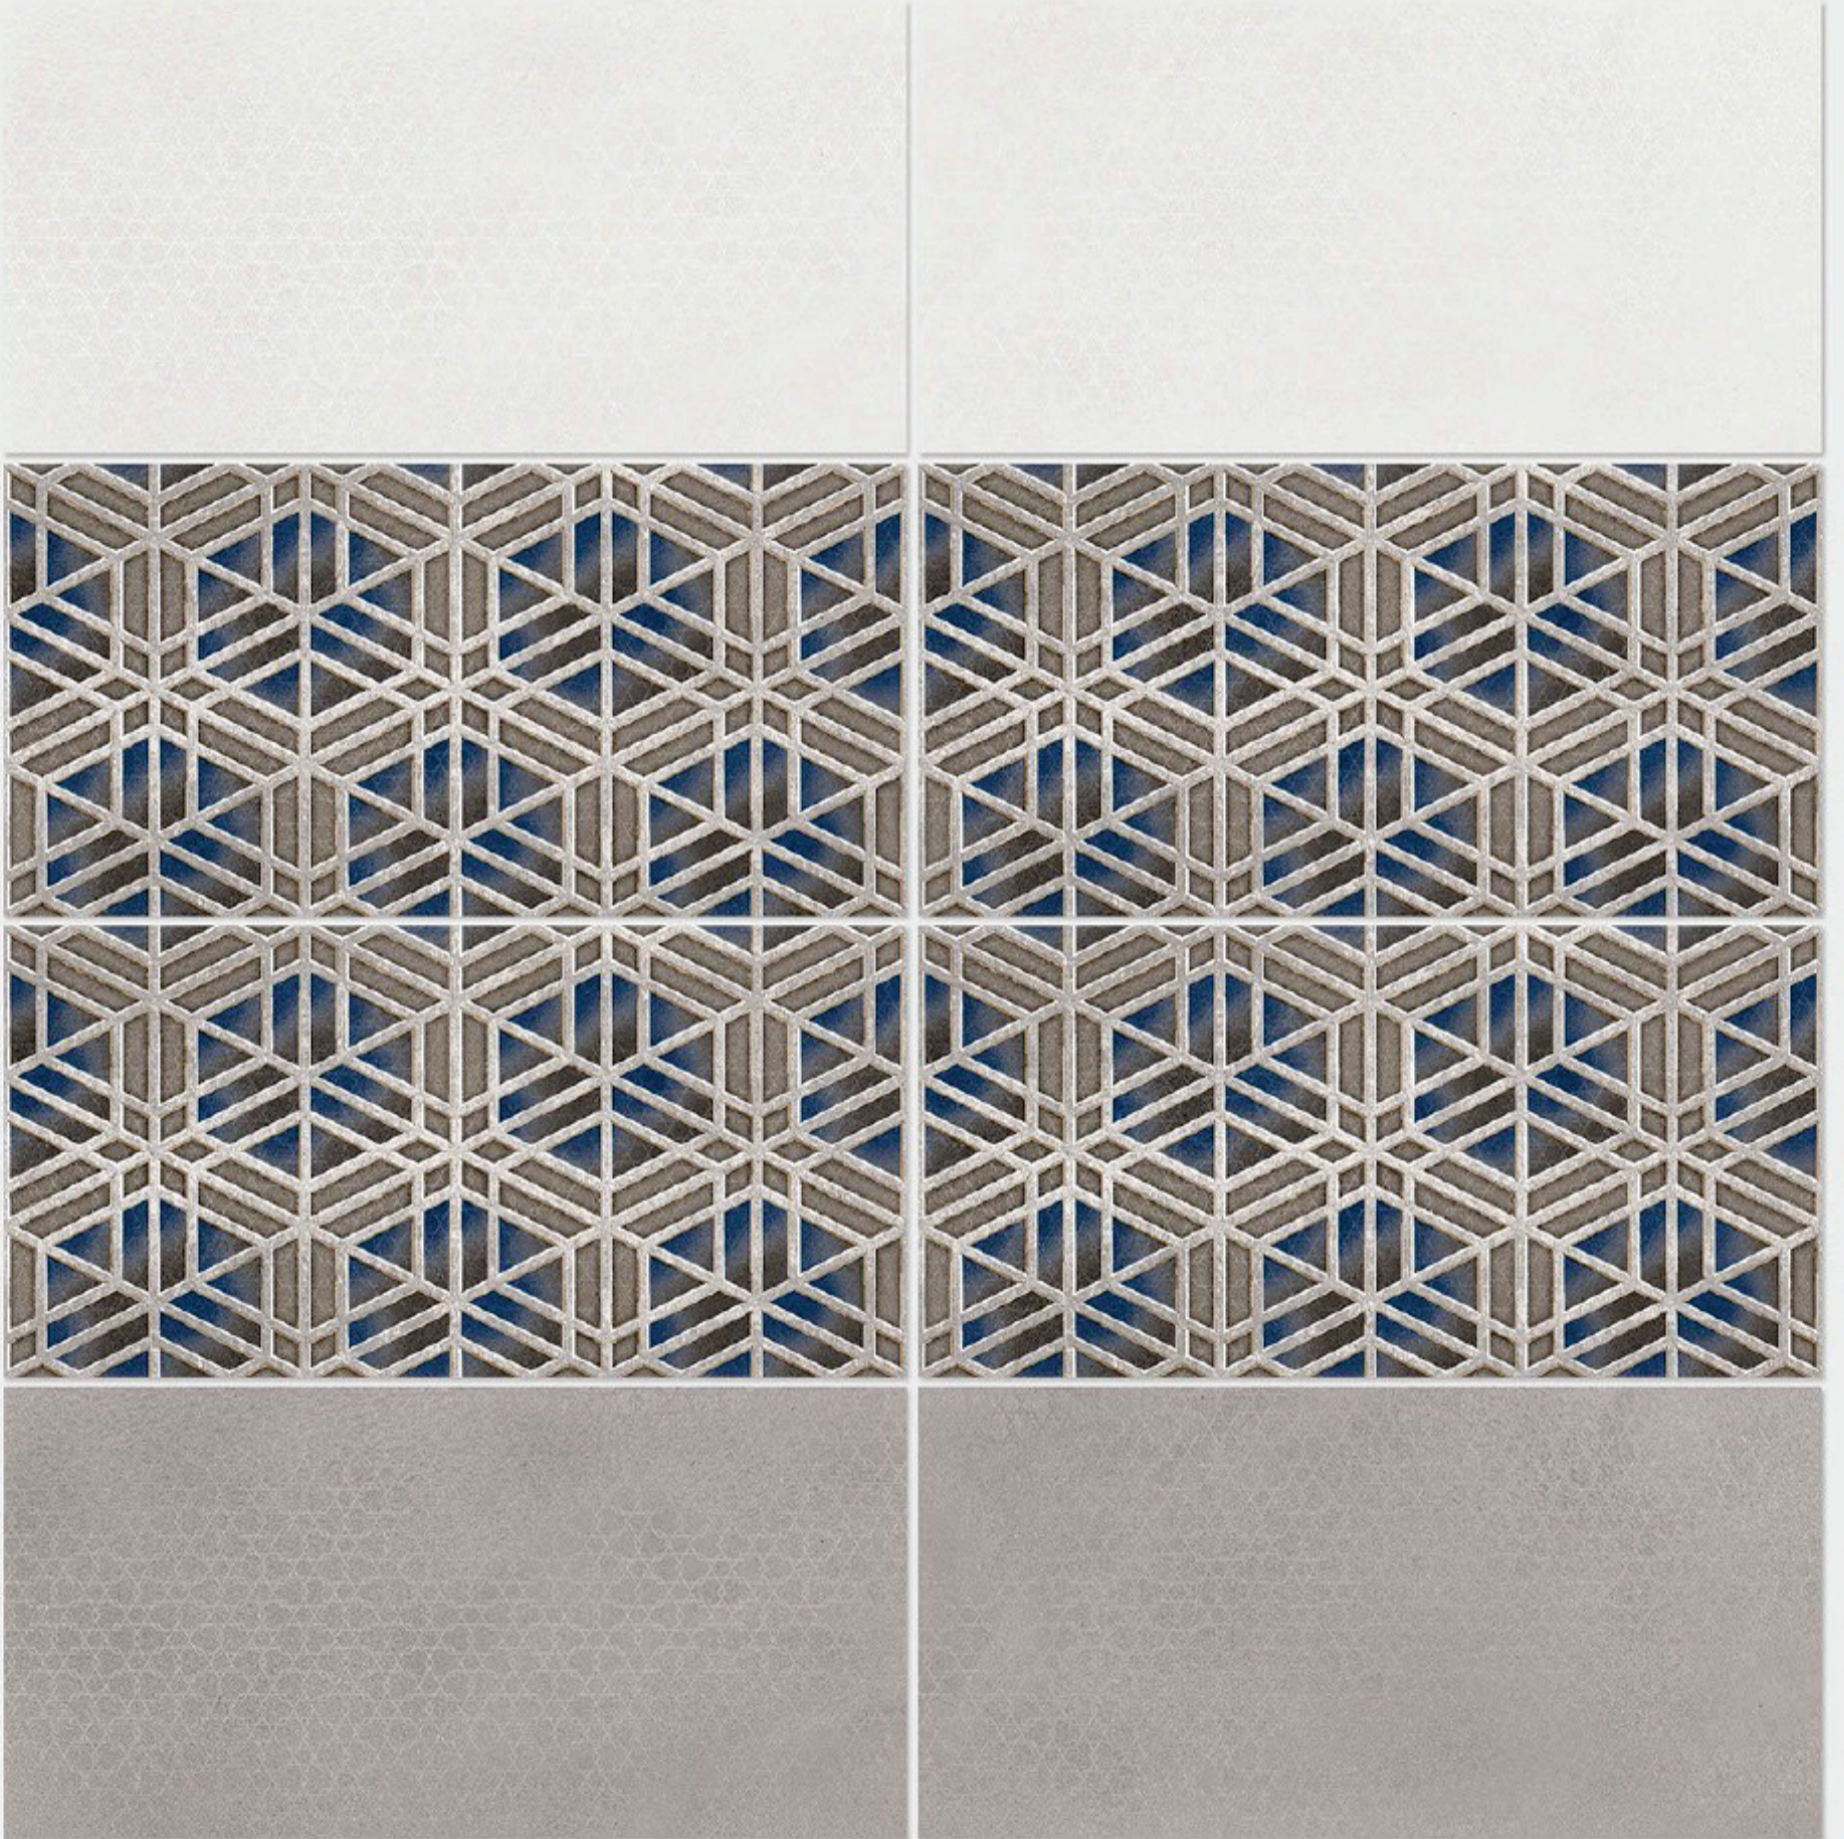

Tile Shown
4025