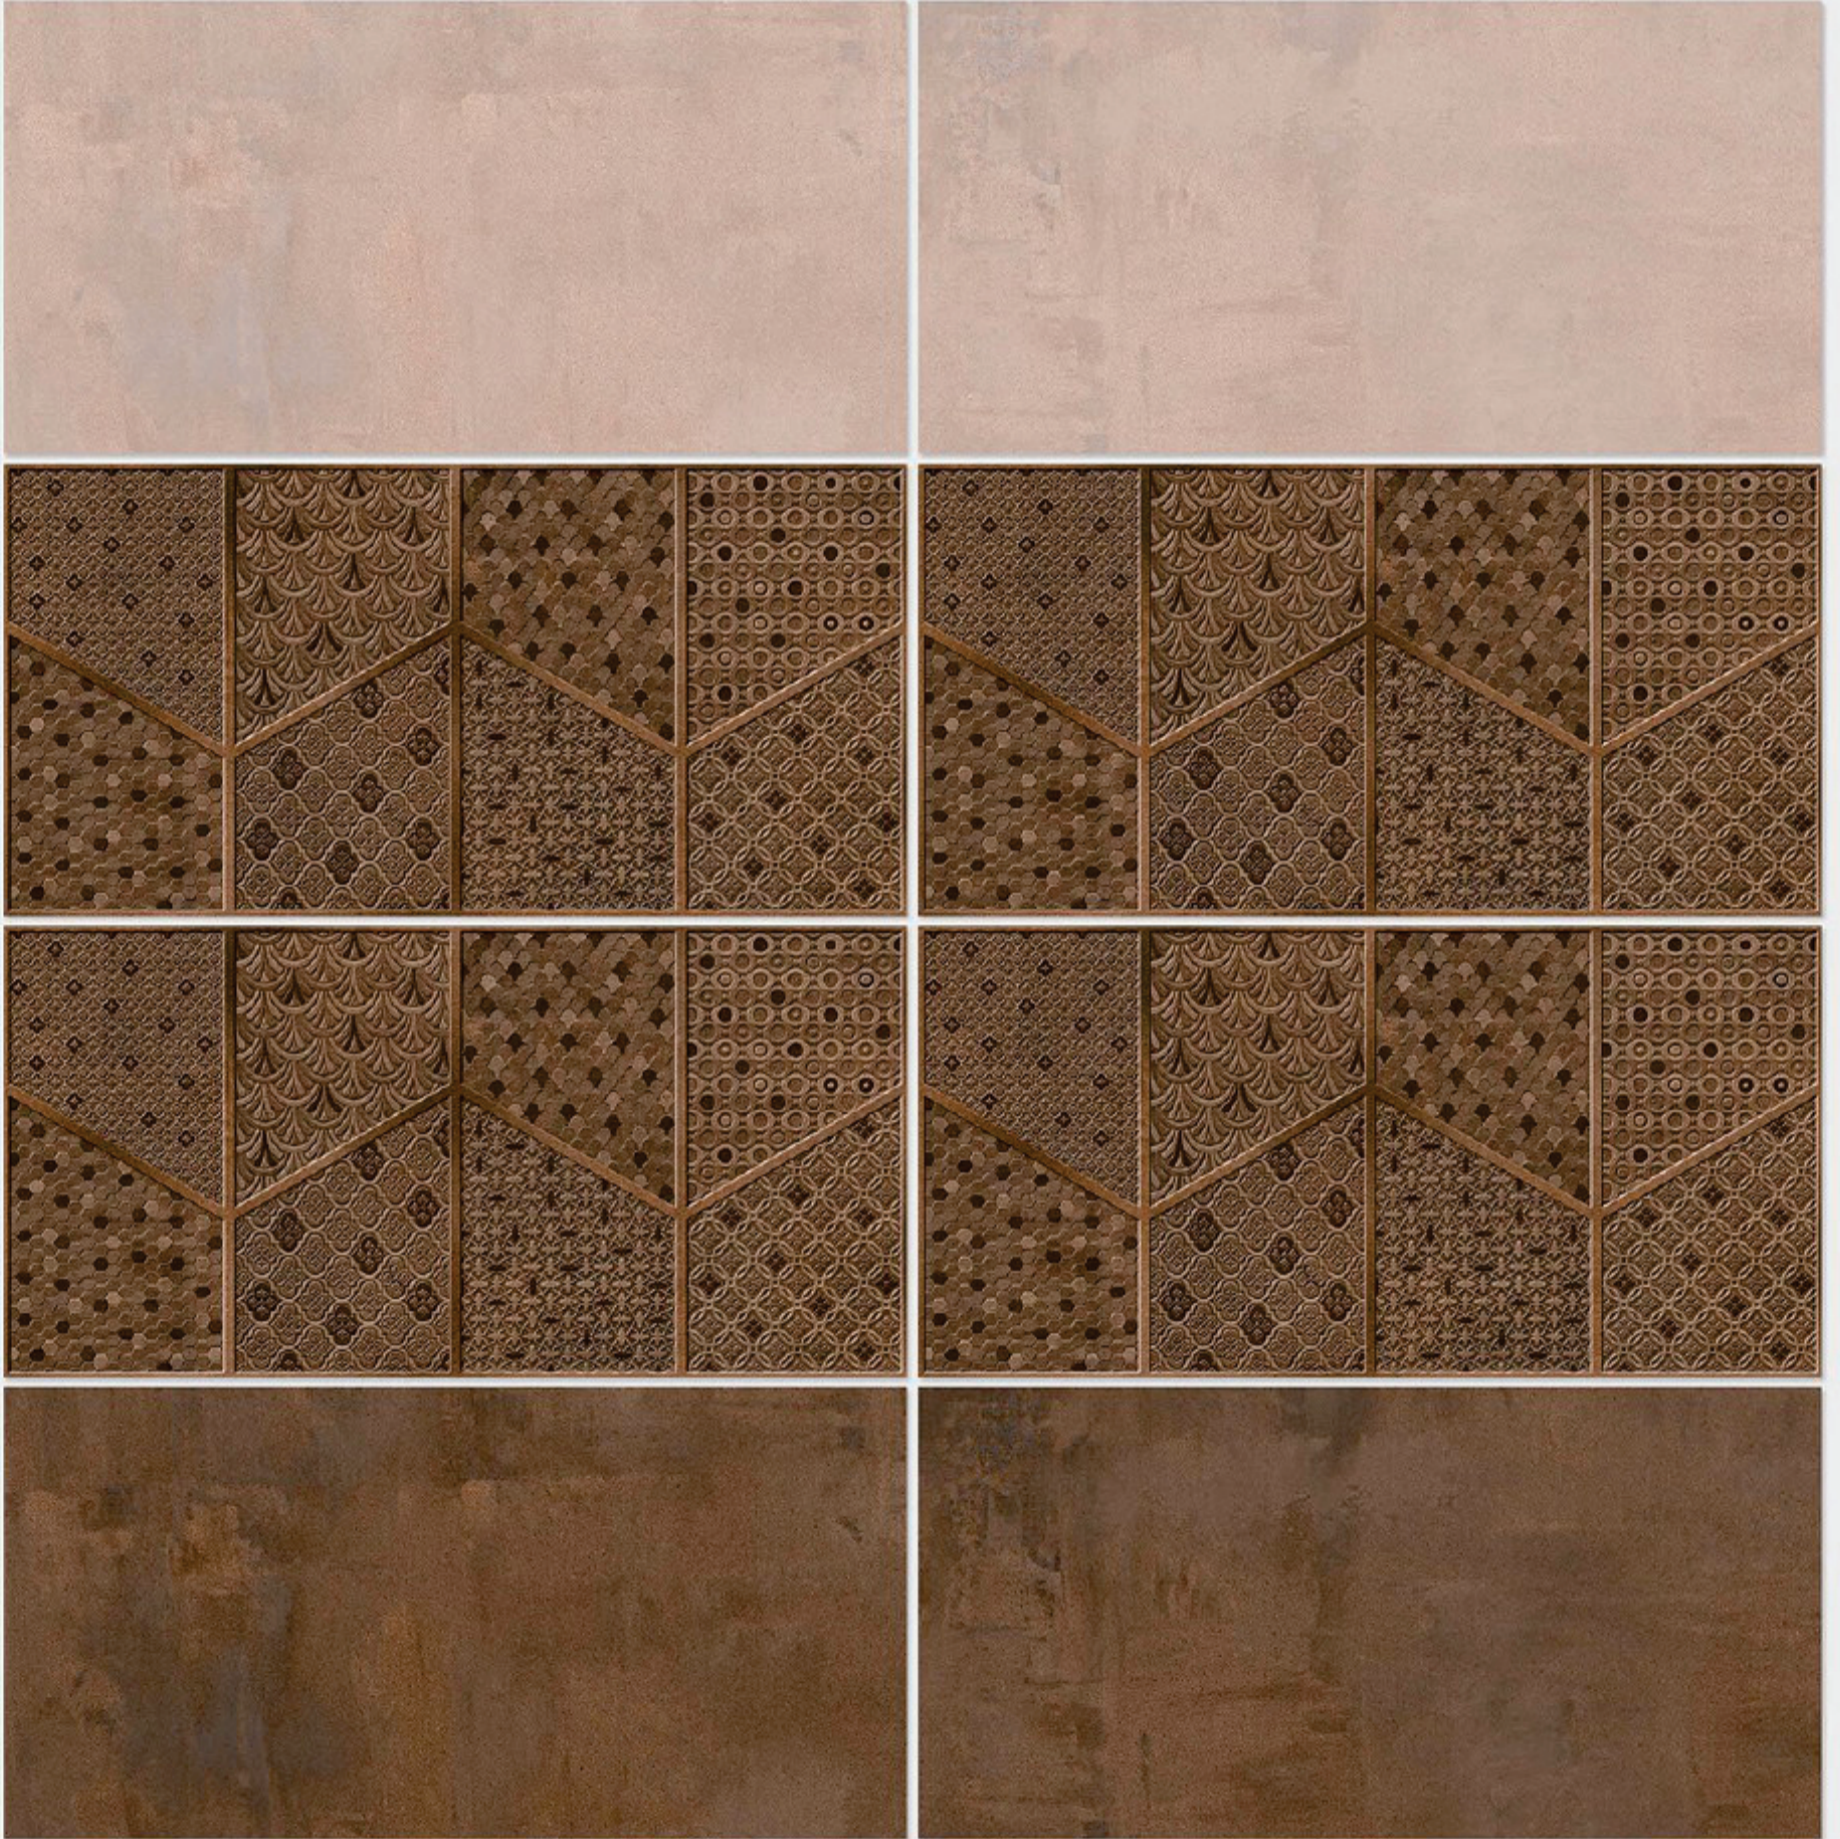

4006 L

4006 HL 1

4006 D

DIGITAL 300x
WALL TILES 600mm

Tile Shown
4006

resistant to salts | eco sustainable | fire proof | frost proof | random design

Finish: **Matt**

4007 L