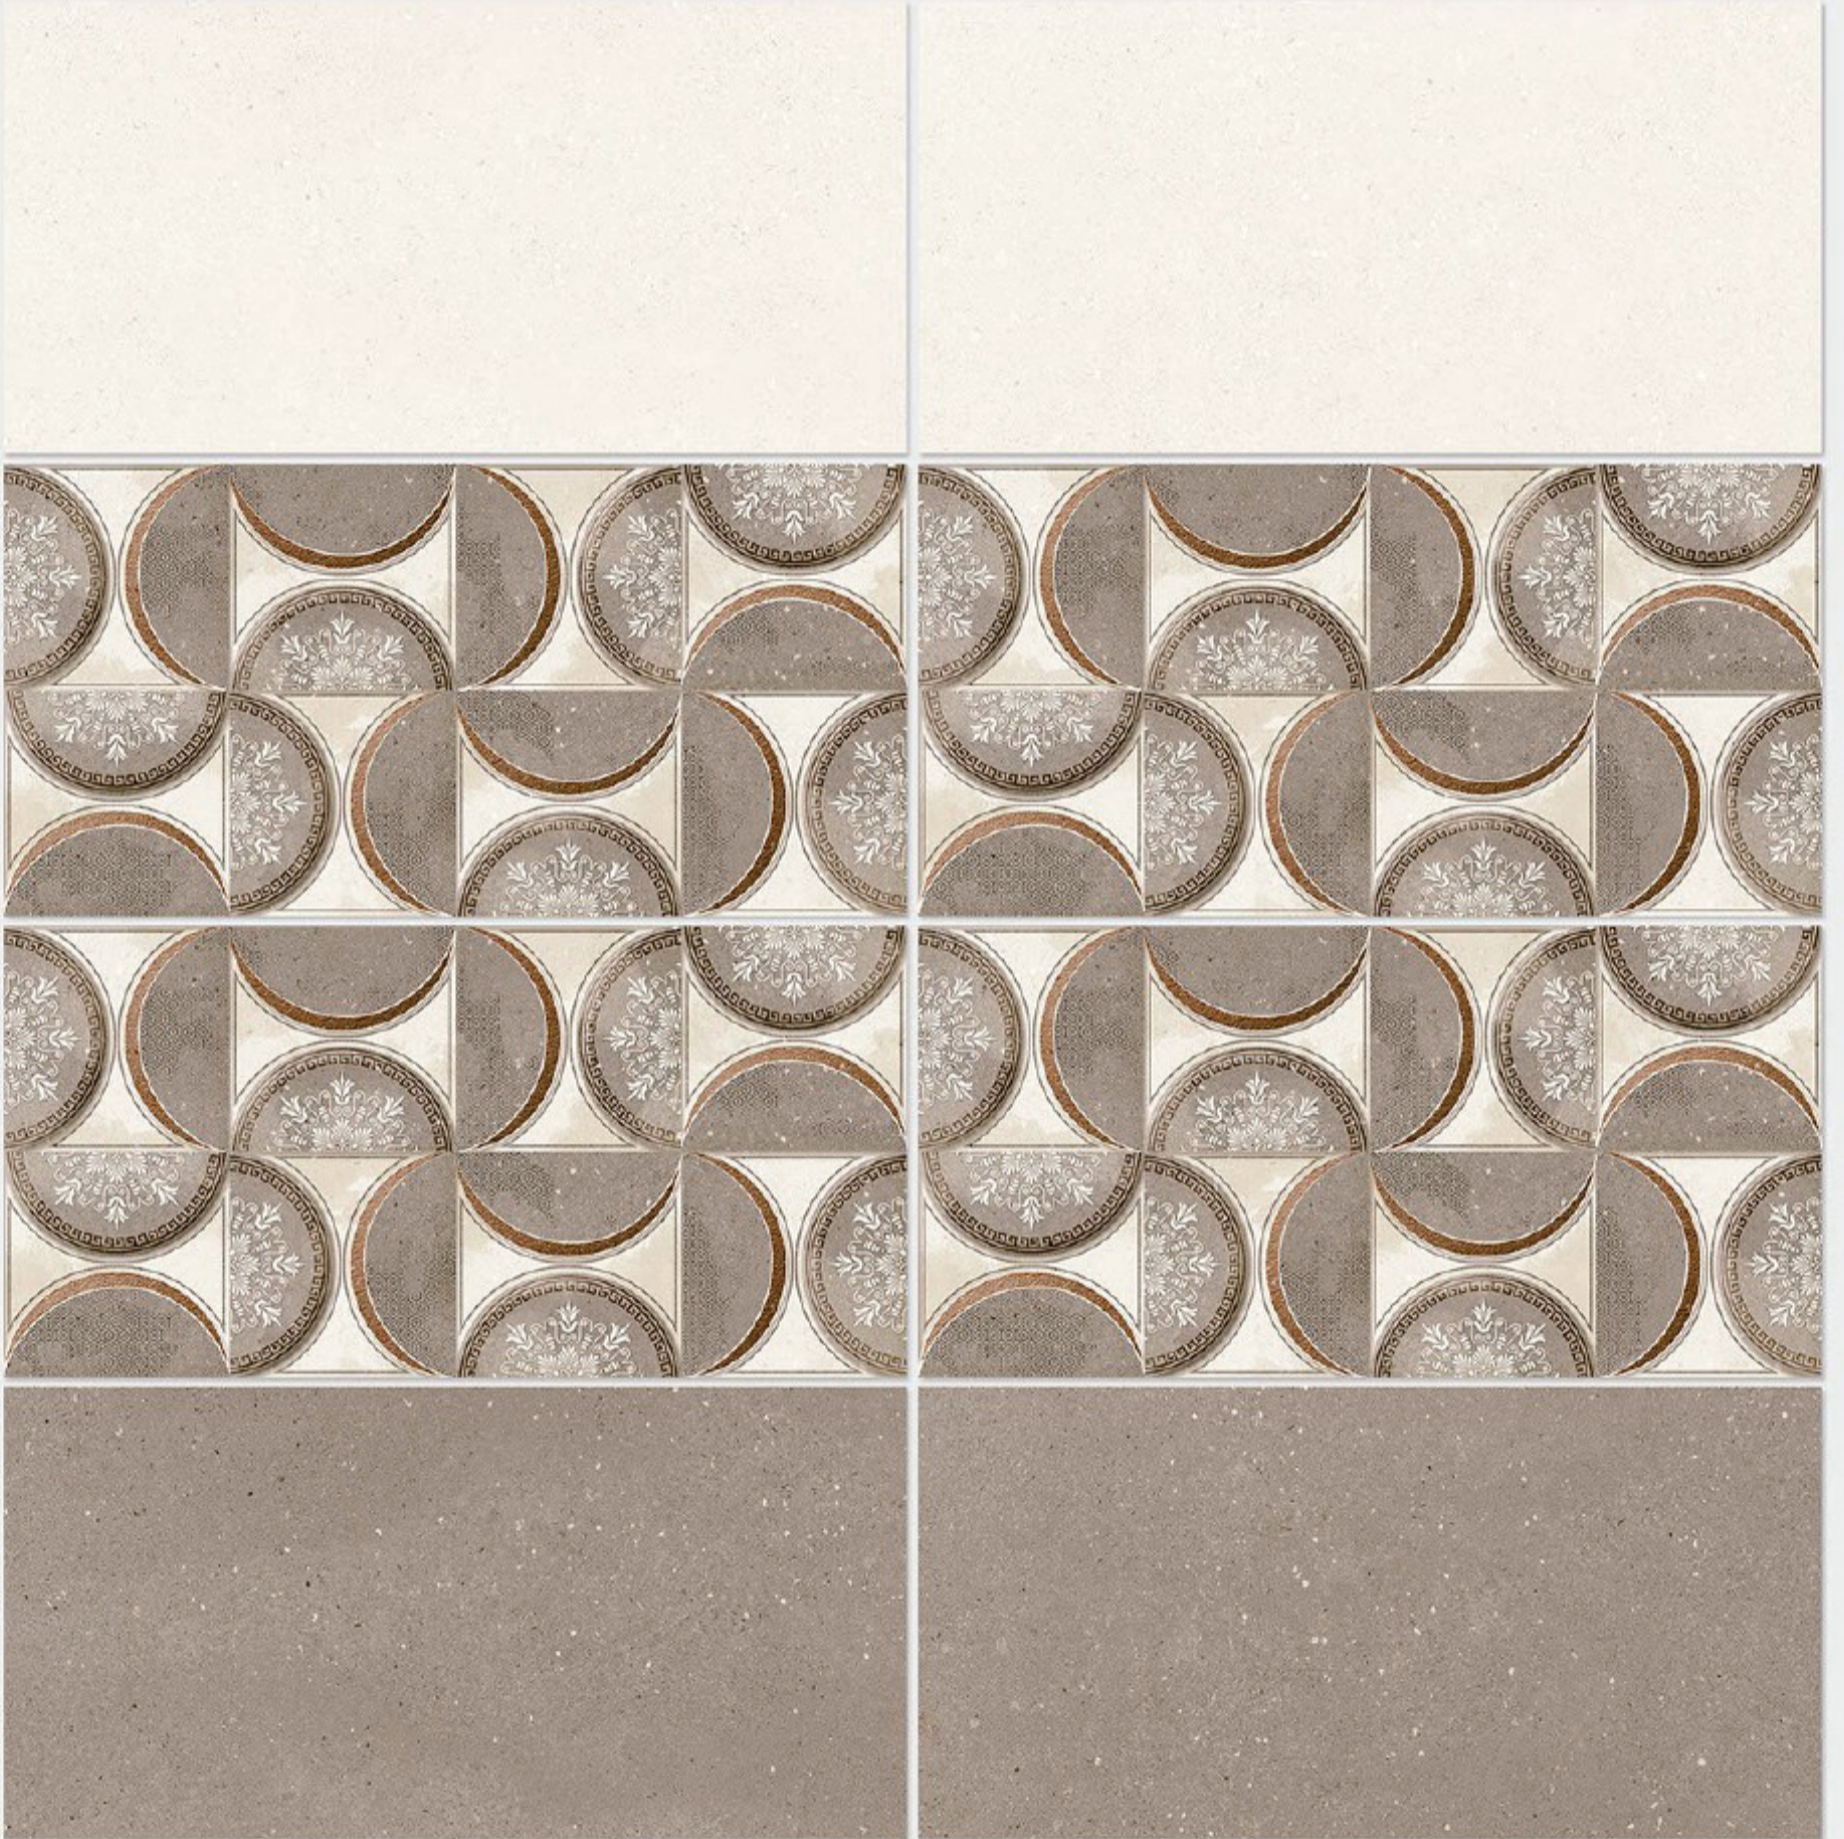

Tile Shown
4008