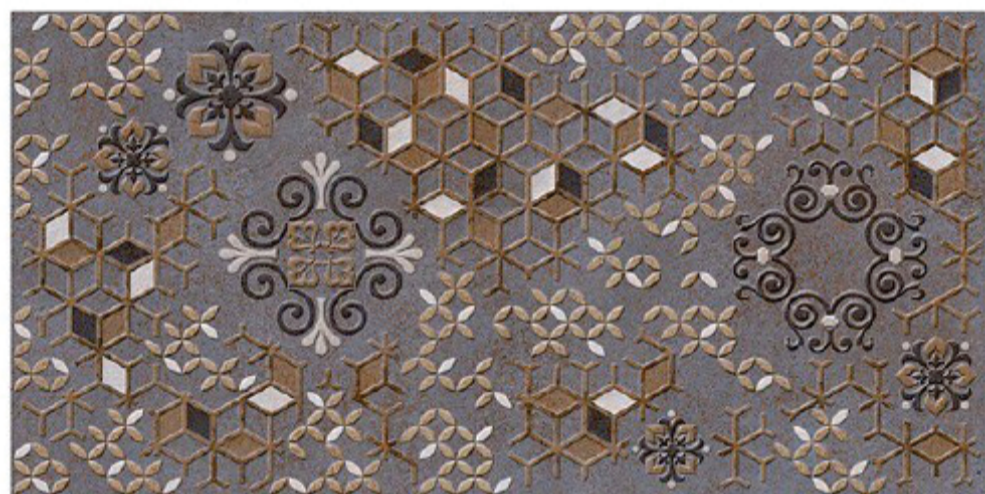

resistant to salts | eco sustainable | fire proof | frost proof | random design

Finish: **Matt**

4026 HL 1

DIGITAL WALL TILES 300x600mm