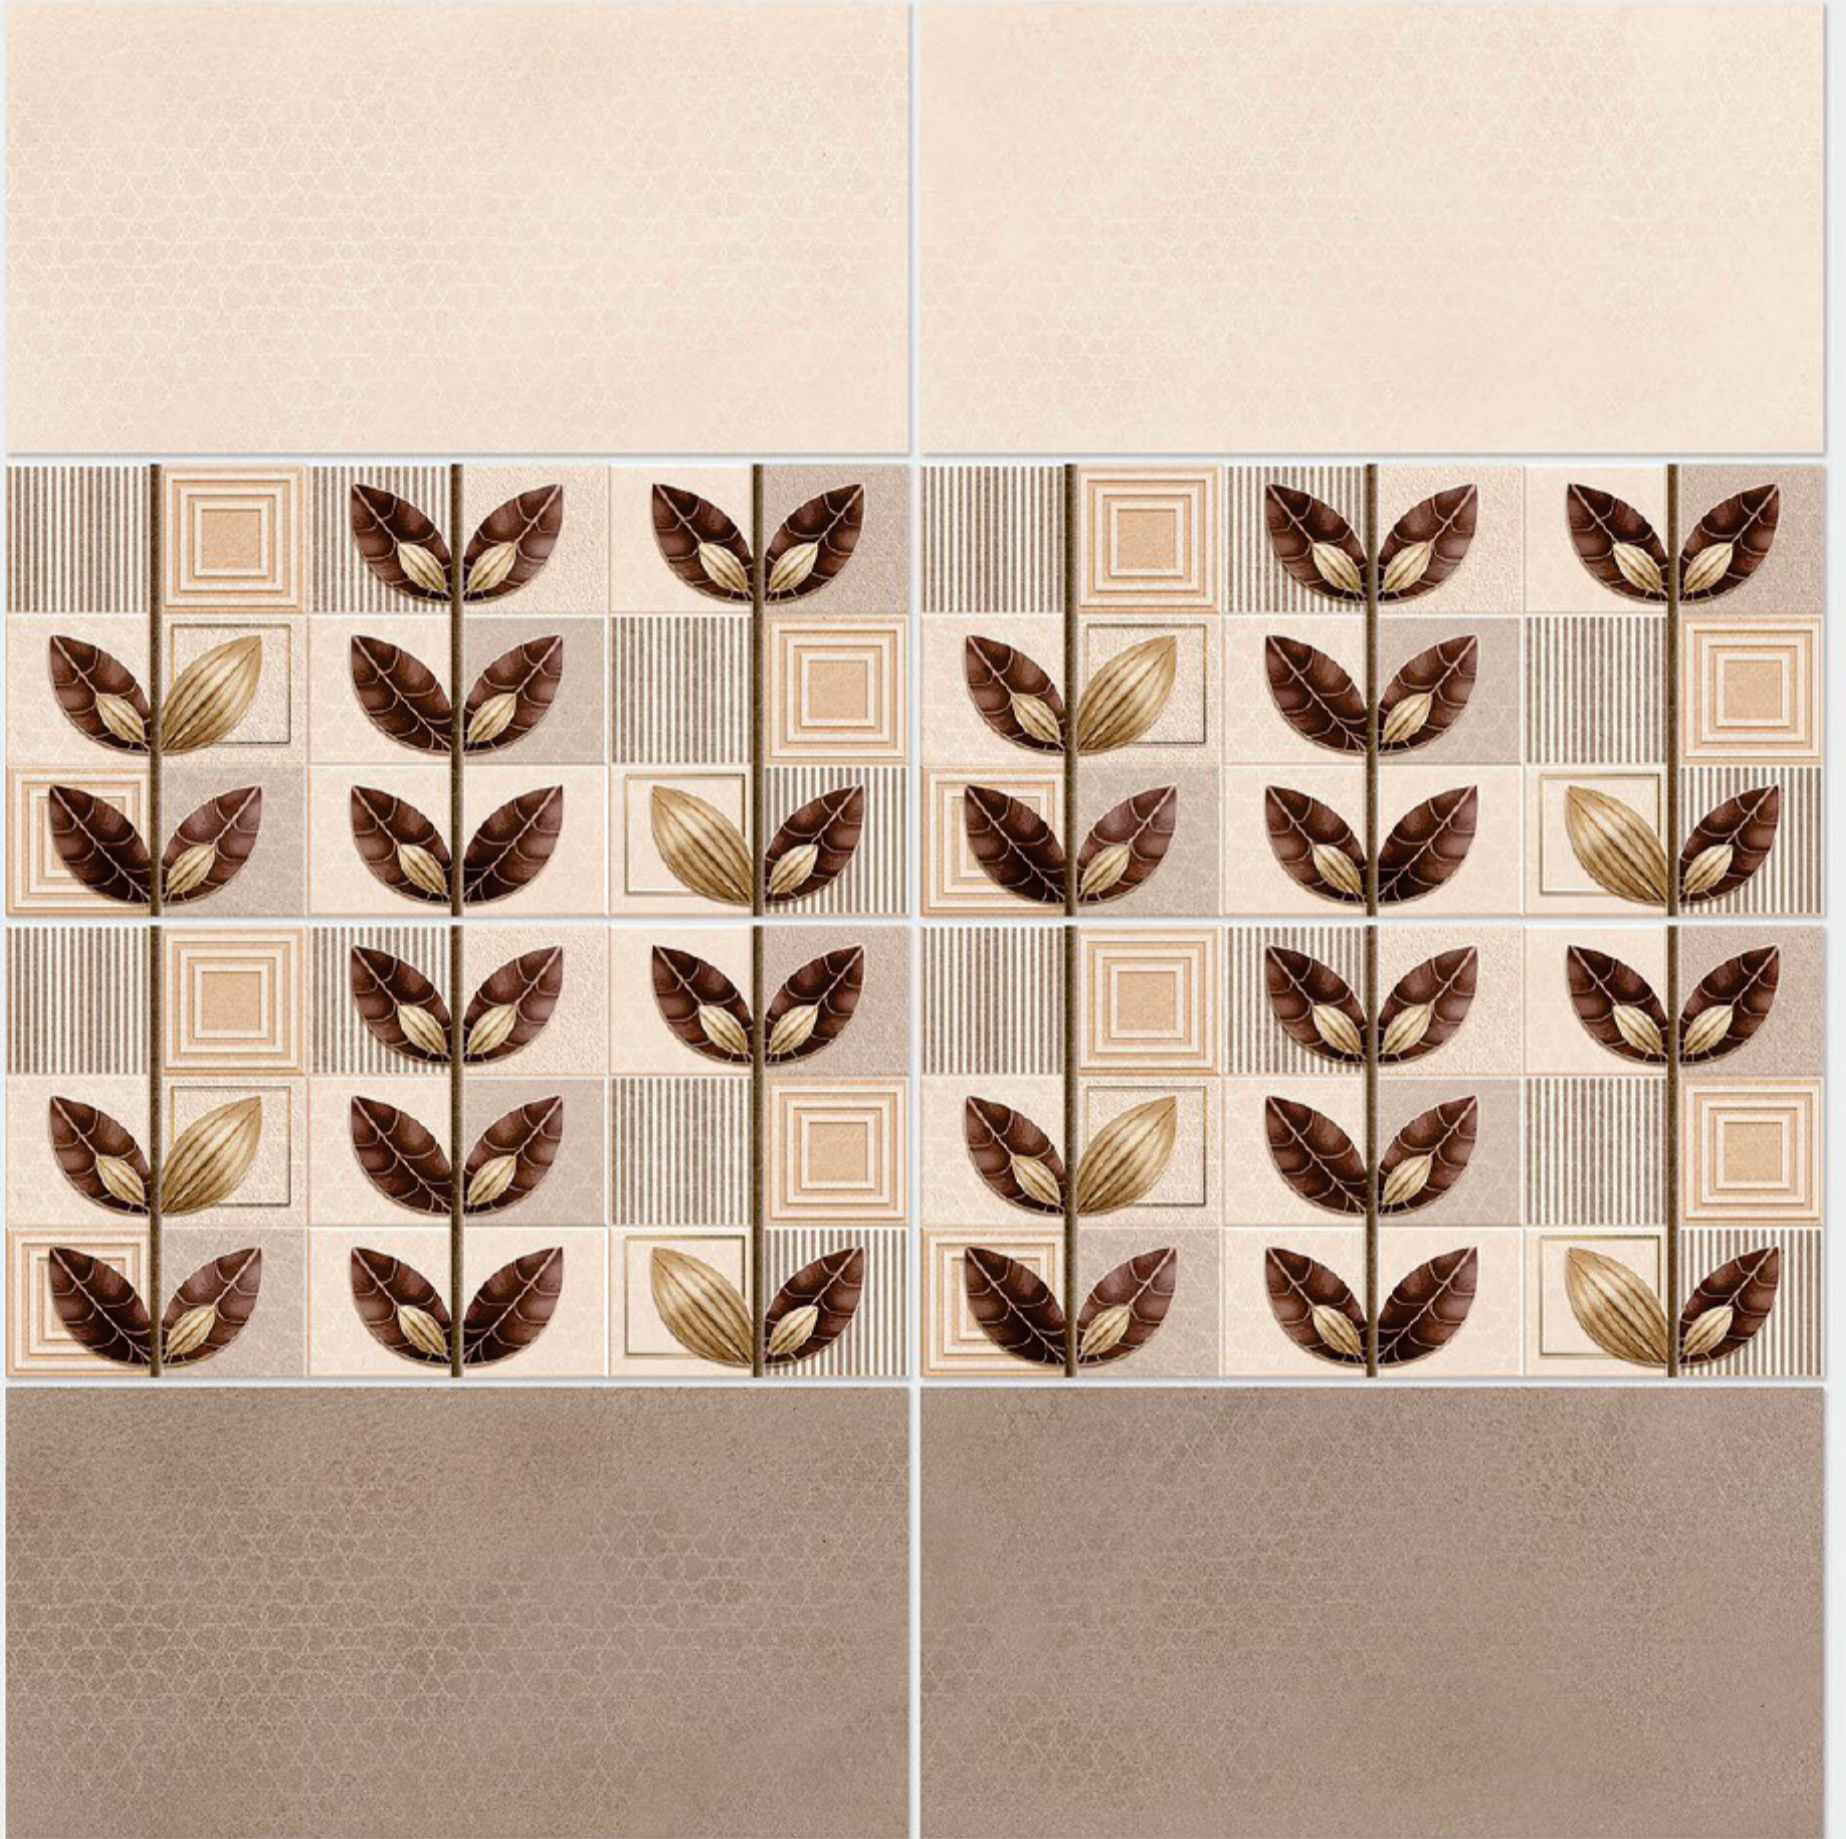

Tile Shown
4010

resistant to salts | eco sustainable | fire proof | frost proof | random design

Finish: **Matt**

4011 L

4011 HL 1

4011 D

DIGITAL 300x
WALL TILES 600mm

Tile Shown
4011