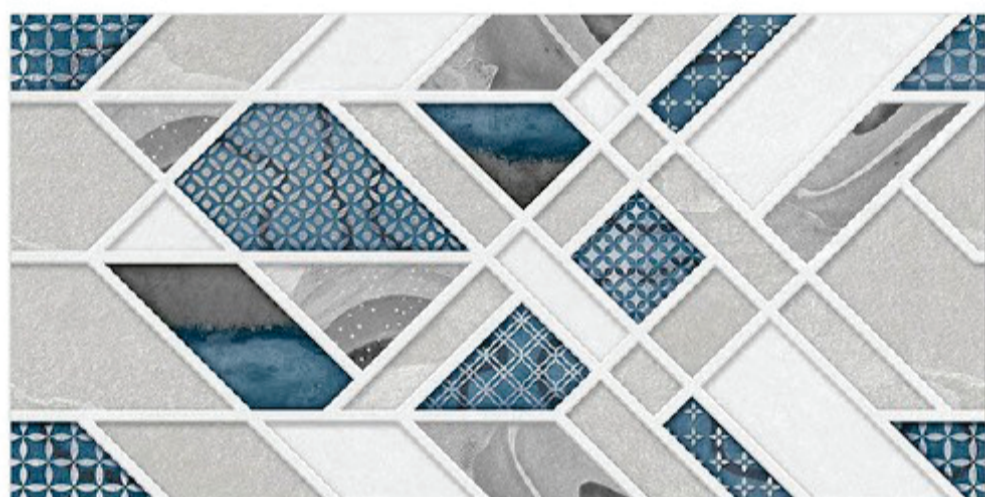

resistant to salts | eco sustainable | fire proof | frost proof | random design

Finish: **Matt**

4024 HL 1

DIGITAL WALL TILES 300x600mm