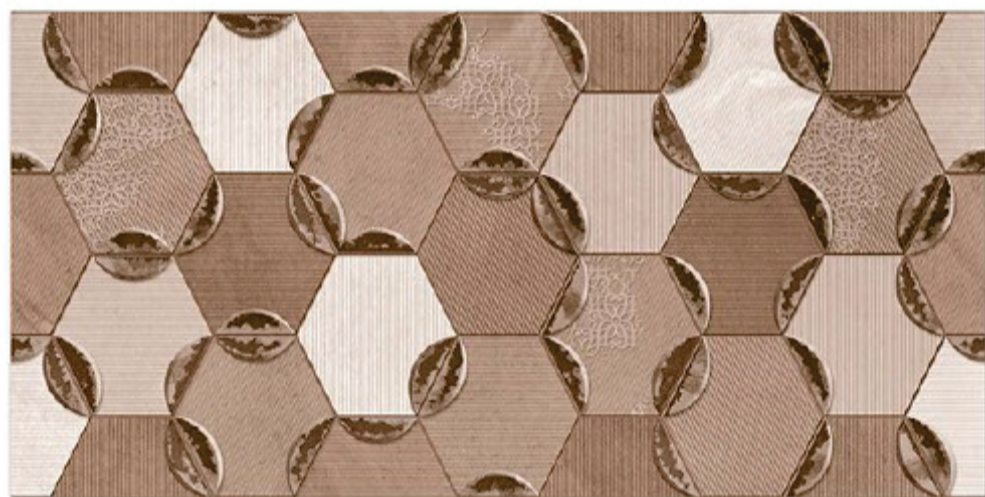

Tile Shown
4034

resistant to salts | eco sustainable | fire proof | frost proof | random design

Finish: **Matt**

4035 L

4035 HL 1

4035 D

DIGITAL 300x
WALL TILES 600mm

Tile Shown
4035