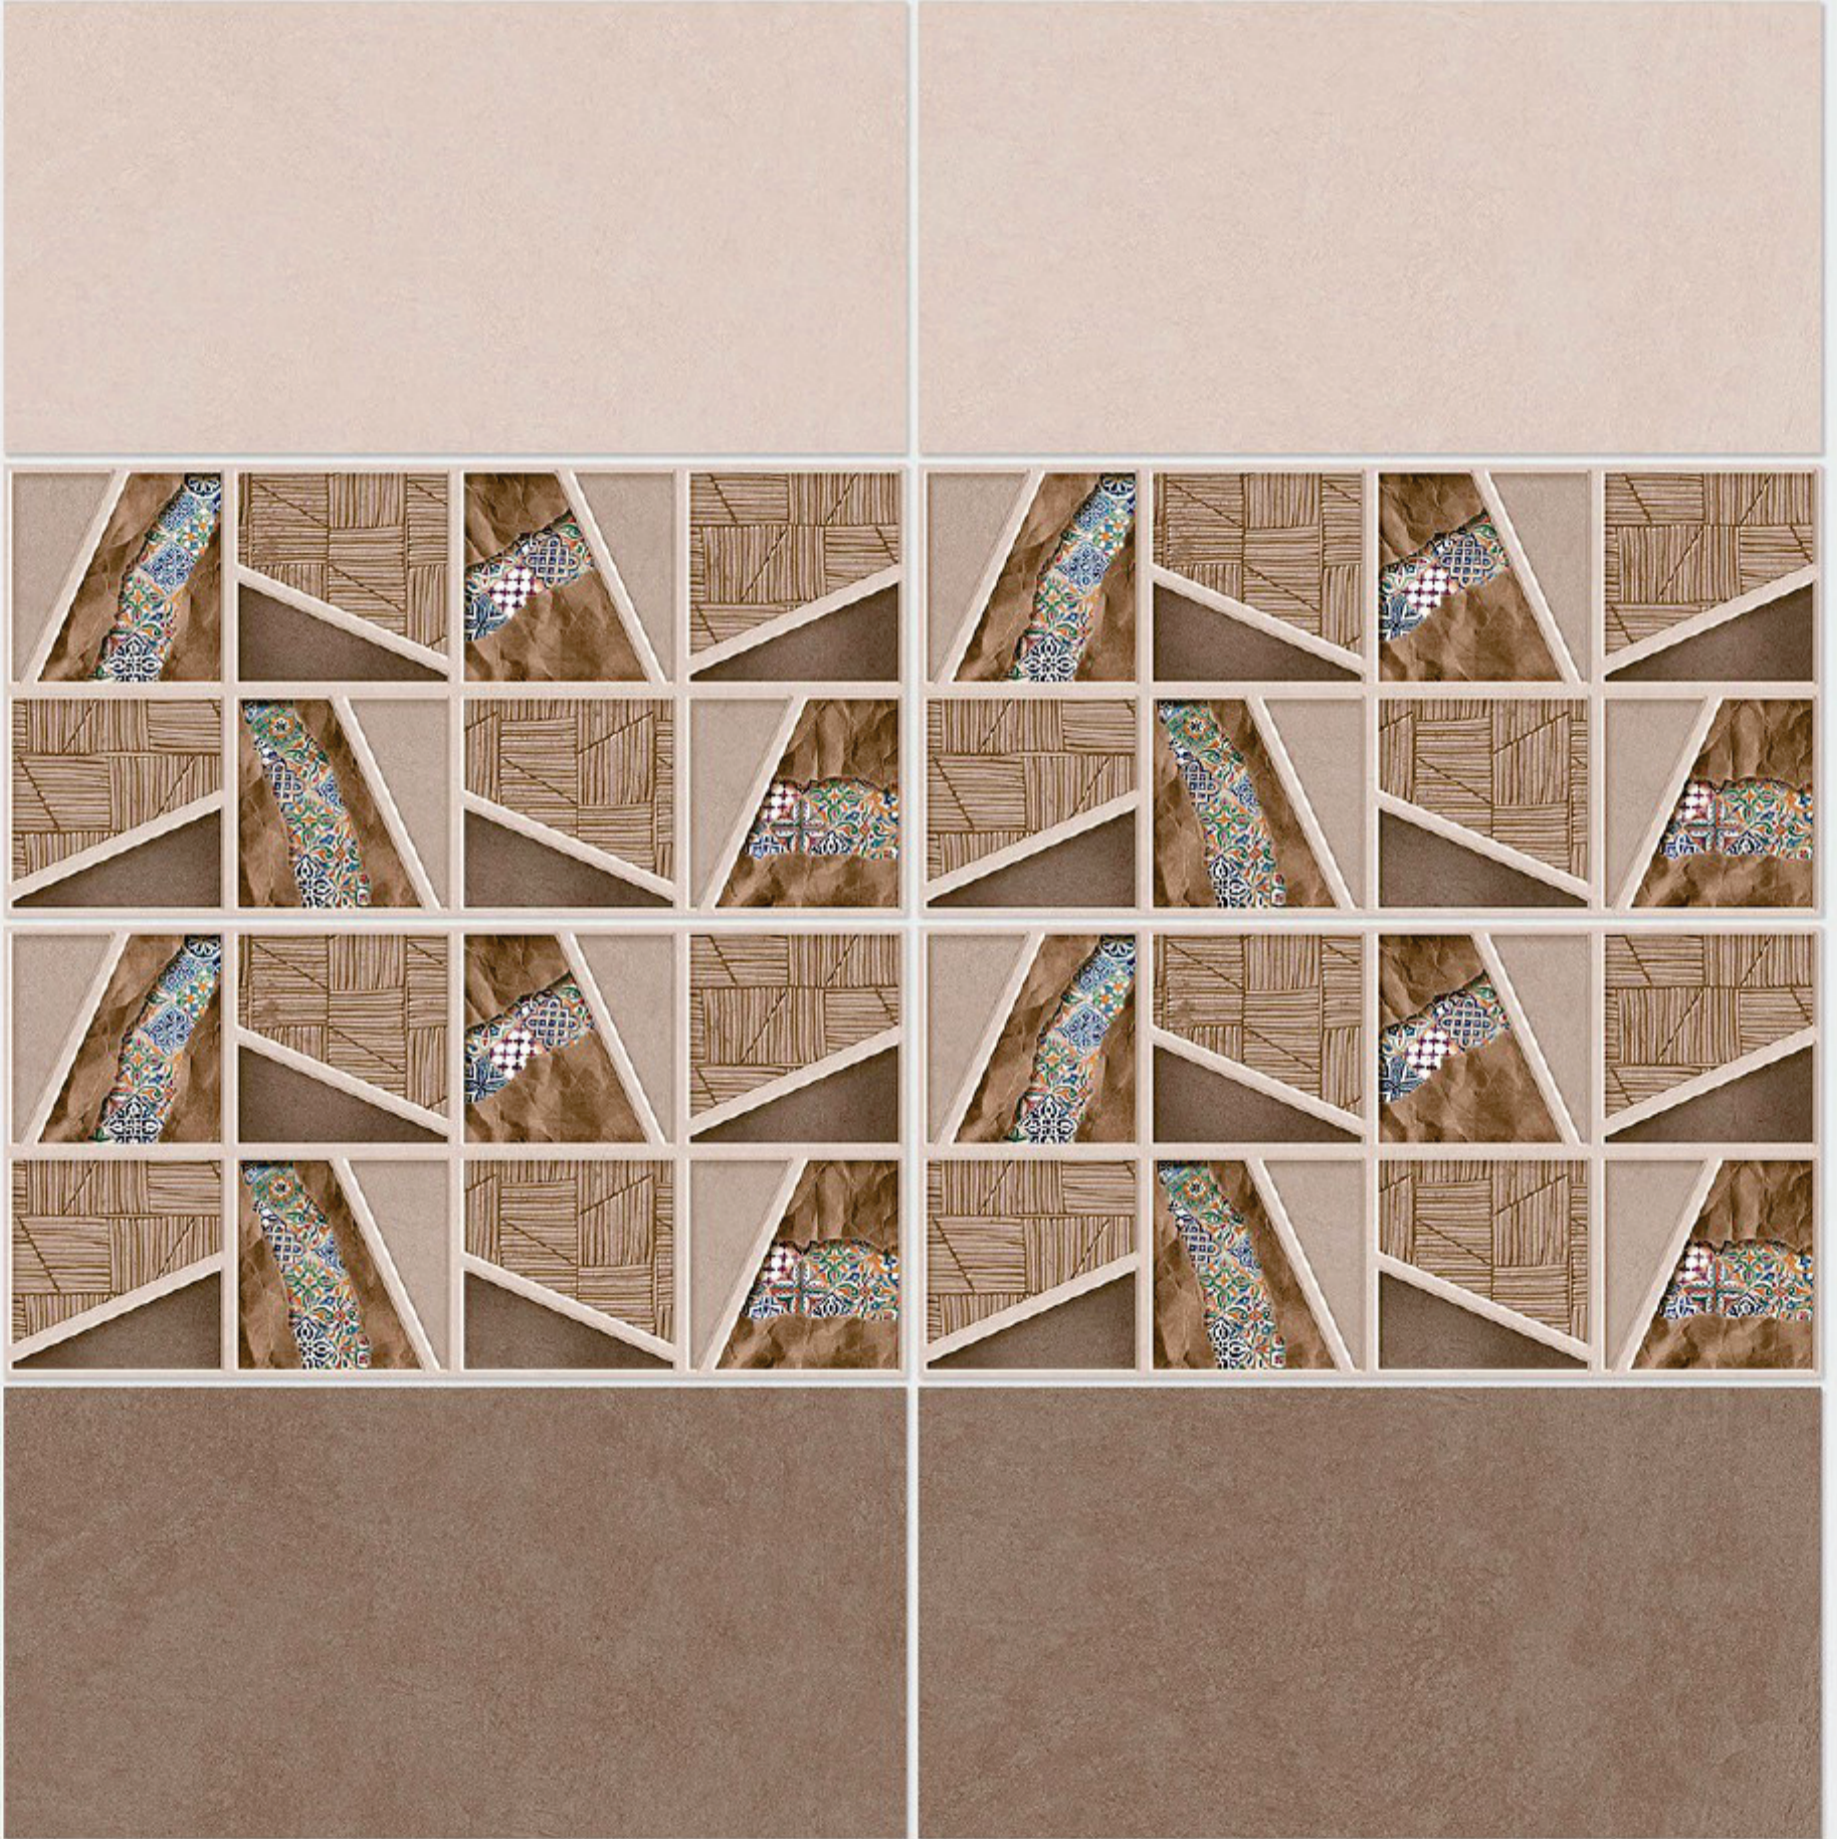

Tile Shown
4023