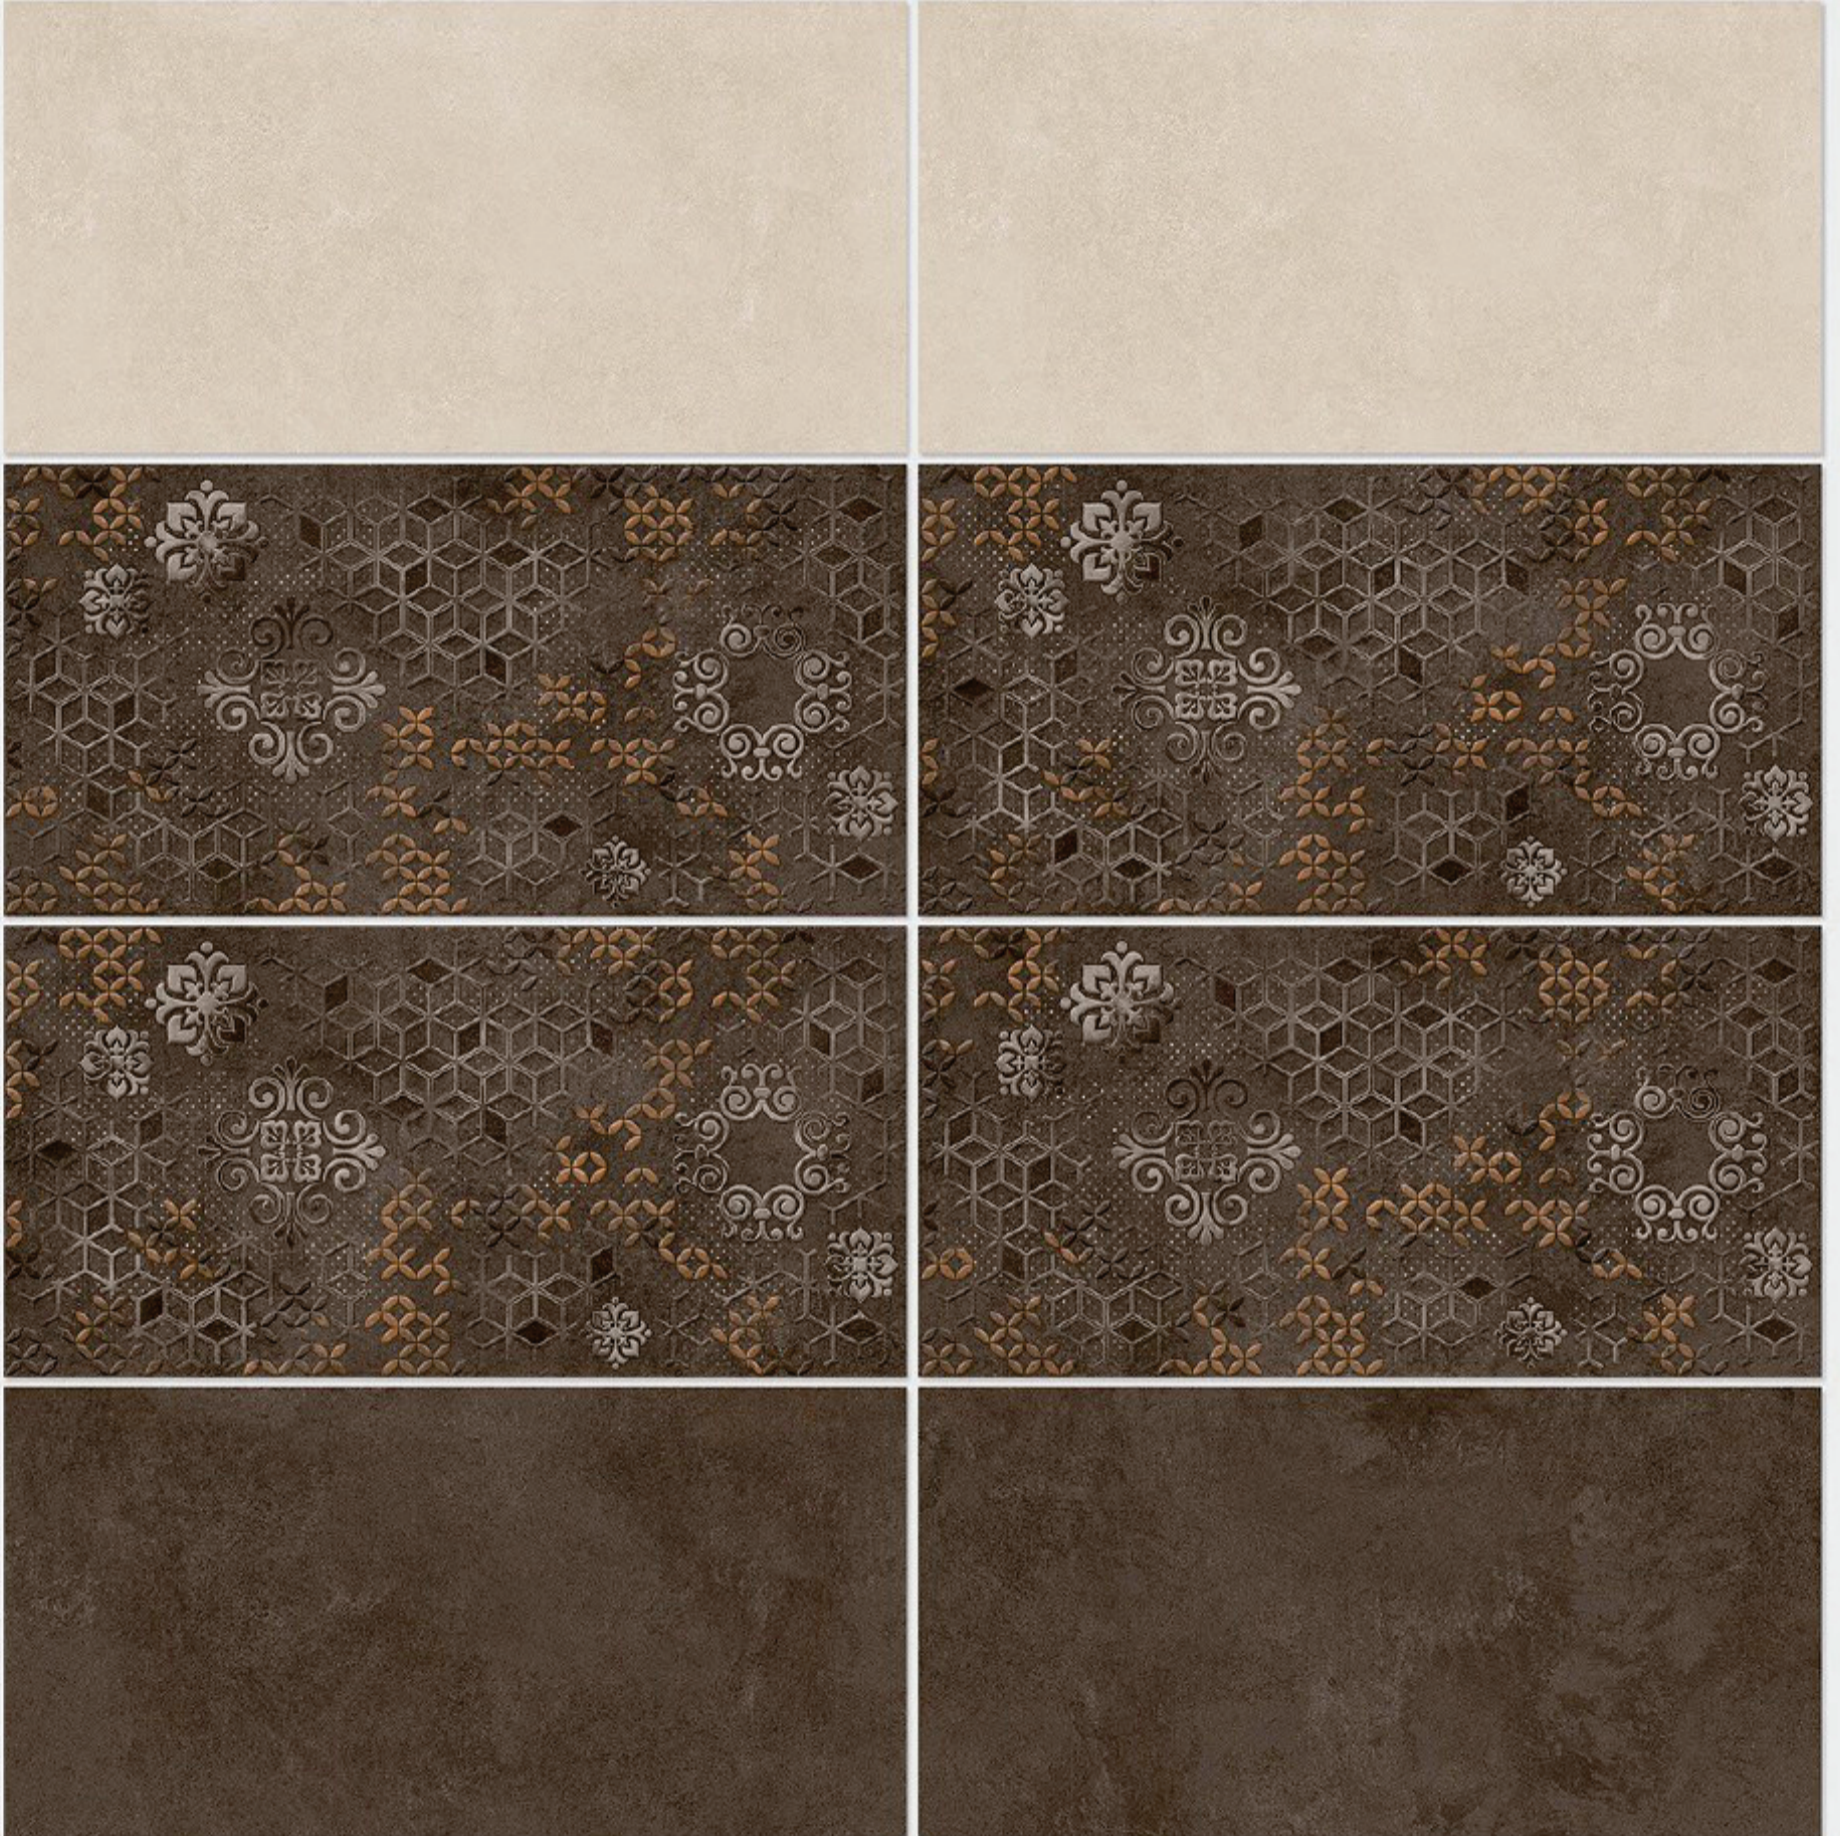

DIGITAL WALL TILES 300x600mm

Tile Shown
4001

resistant to salts | eco sustainable | fire proof | frost proof | random design

Finish: **Matt**

4002 L

4002 HL 1

4002 D

DIGITAL 300x
WALL TILES 600mm